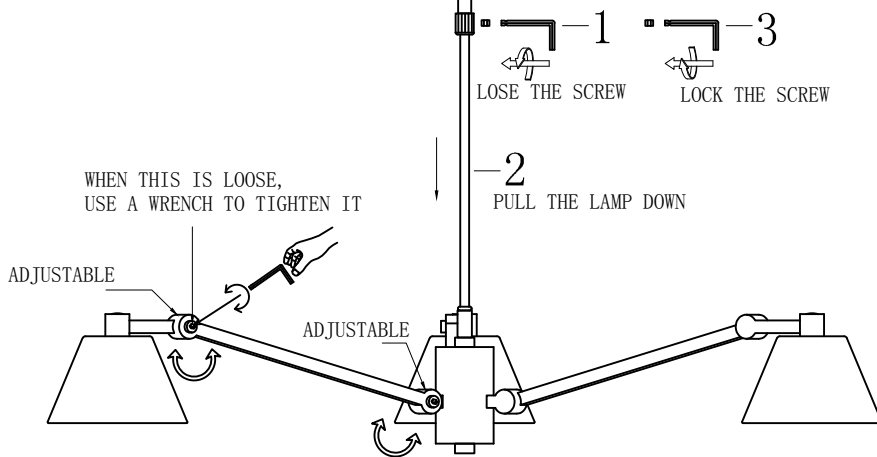

zUIVER^o

Assembly Instruction

1. Before assembling, be sure to turn off the main switch
2. Don't use hard or sharp things to touch the shade in order to avoid scratching.
3. Keep away from children: don't let them touch the electric parts of this lamp.

If (part of) the cable of this lamp is damaged, it should only be replaced by the manufacturer or his service agent or similar qualified person in order to avoid a hazard.

Item Number: 5300162