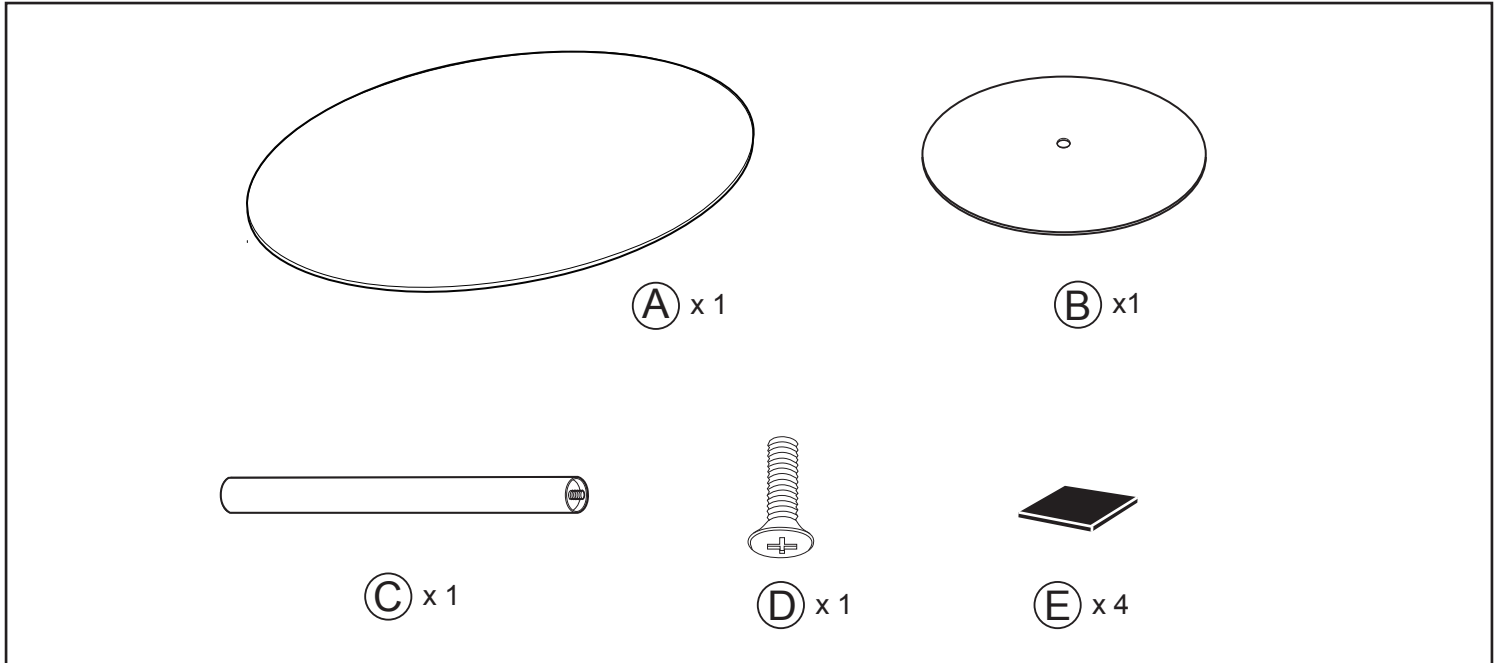

Assembly instructions

ZUIVER^o

2300154 SIDE TABLE SNOW BLACK OVAL
2300155 SIDE TABLE SNOW MARBLE OVAL

CAUTION : DO NOT TIGHTEN SCREWS COMPLETELY UNTIL ALL THE SCREWS ARE FIXED IN THE CORRECT POSITION. TO MAINTAIN YOUR PRODUCT, WE RECOMMEND THAT YOU TAKE EXTRA CARE BY USING COASTERS FOR PROTECTION AND IN CASE OF SPILLING, CLEAN DIRECTLY.