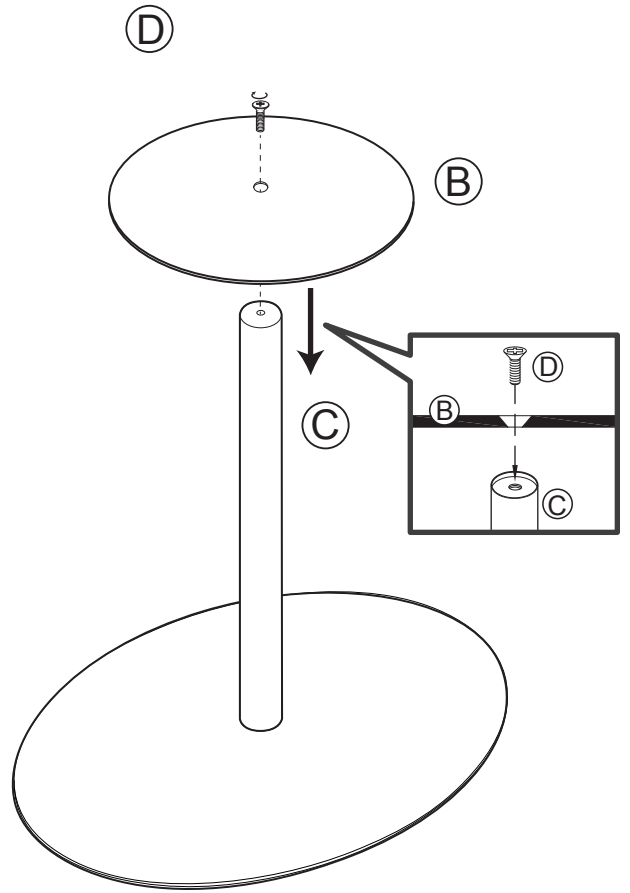

Assembly instructions

ZUIVER^o

2300154 SIDE TABLE SNOW BLACK OVAL
2300155 SIDE TABLE SNOW MARBLE OVAL

CAUTION : DO NOT TIGHTEN SCREWS COMPLETELY UNTIL ALL THE SCREWS ARE FIXED IN THE CORRECT POSITION. TO MAINTAIN YOUR PRODUCT, WE RECOMMEND THAT YOU TAKE EXTRA CARE BY USING COASTERS FOR PROTECTION AND IN CASE OF SPILLING, CLEAN DIRECTLY.

1

2

3

4