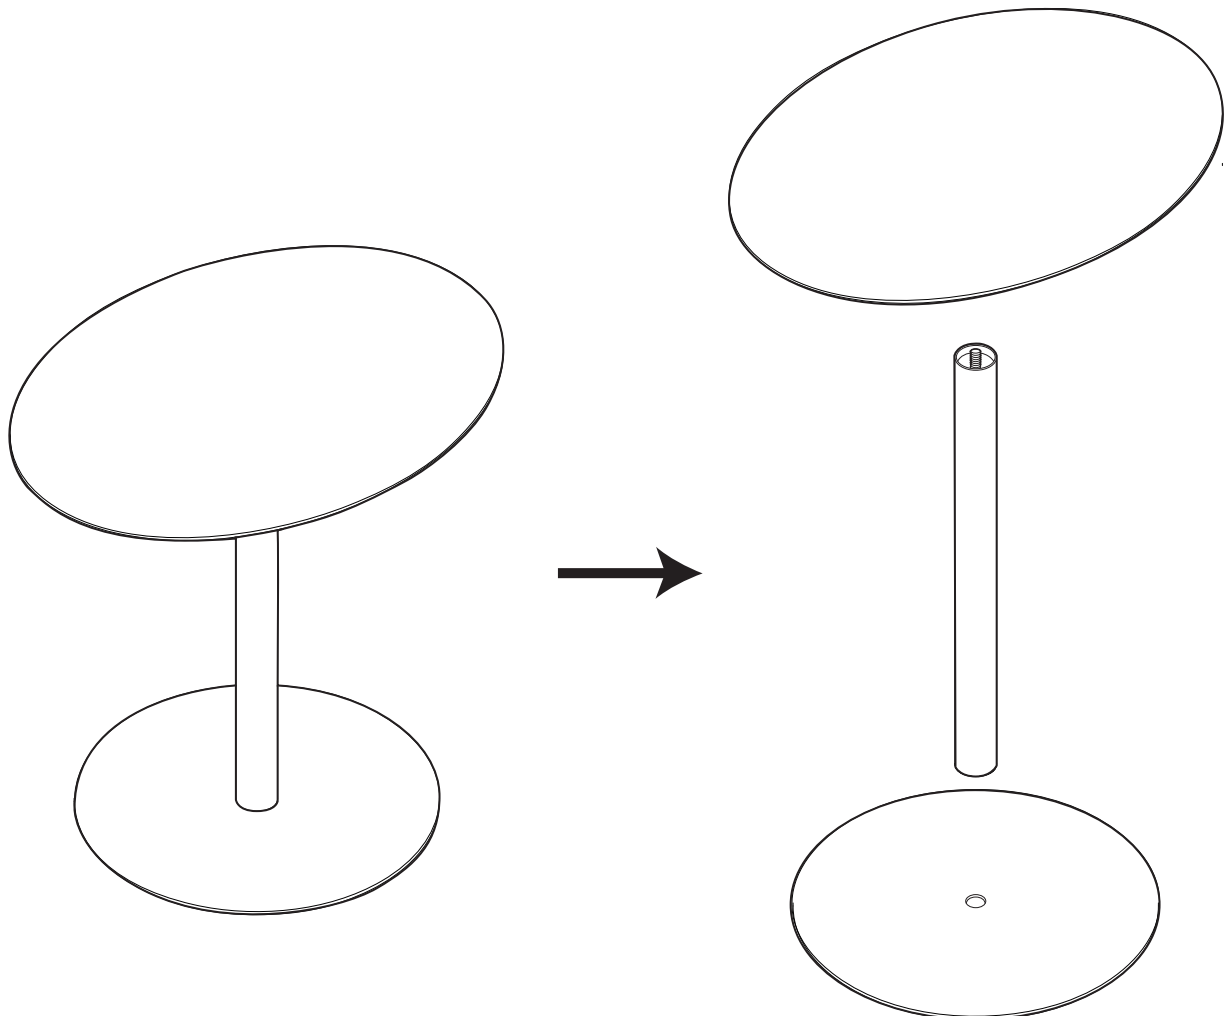

Assembly instructions

ZUIVER^o

2300154 SIDE TABLE SNOW BLACK OVAL
2300155 SIDE TABLE SNOW MARBLE OVAL

CAUTION : DO NOT TIGHTEN SCREWS COMPLETELY UNTIL ALL THE SCREWS ARE FIXED IN THE CORRECT POSITION. TO MAINTAIN YOUR PRODUCT, WE RECOMMEND THAT YOU TAKE EXTRA CARE BY USING COASTERS FOR PROTECTION AND IN CASE OF SPILLING, CLEAN DIRECTLY.

1

2

3

4