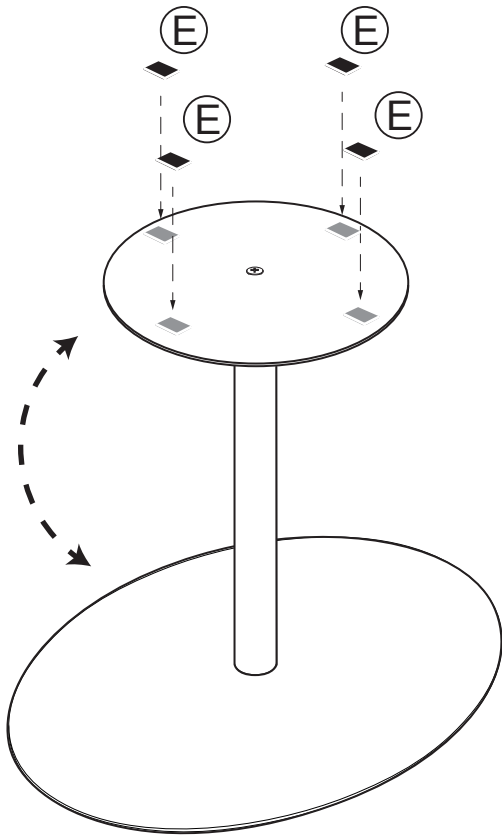

Assembly instructions

ZUIVER^o

2300154 SIDE TABLE SNOW BLACK OVAL
2300155 SIDE TABLE SNOW MARBLE OVAL

CAUTION : DO NOT TIGHTEN SCREWS COMPLETELY UNTIL ALL THE SCREWS ARE FIXED IN THE CORRECT POSITION. TO MAINTAIN YOUR PRODUCT, WE RECOMMEND THAT YOU TAKE EXTRA CARE BY USING COASTERS FOR PROTECTION AND IN CASE OF SPILLING, CLEAN DIRECTLY.

1

2

3

4