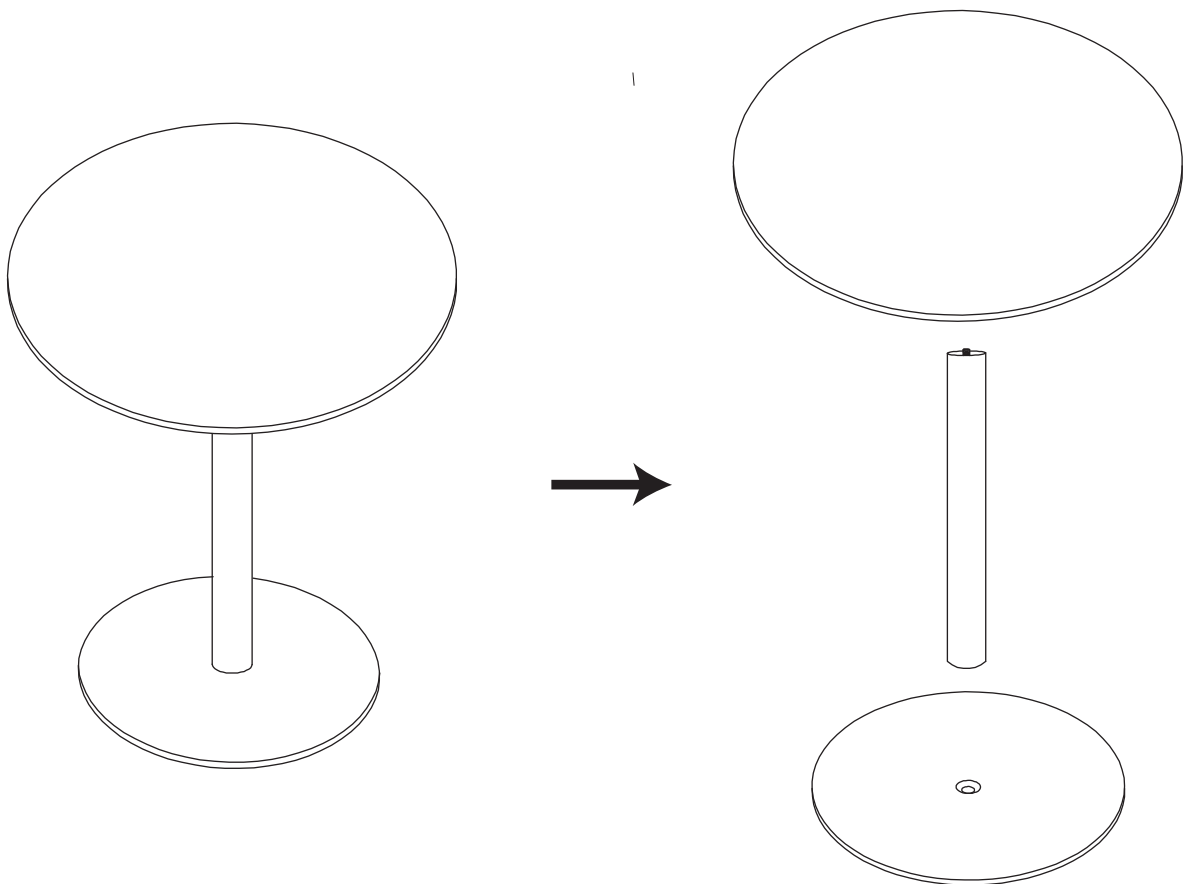

Assembly instructions

ZUIVER^o

2300152 SIDE TABLE SNOW BLACK ROUND S

2300153 SIDE TABLE SNOW MARBLE ROUND S

CAUTION : DO NOT TIGHTEN SCREWS COMPLETELY UNTIL ALL THE SCREWS ARE FIXED IN THE CORRECT POSITION. TO MAINTAIN YOUR PRODUCT, WE RECOMMEND THAT YOU TAKE EXTRA CARE BY USING COASTERS FOR PROTECTION AND IN CASE OF SPILLING, CLEAN DIRECTLY.

1

2

3

4