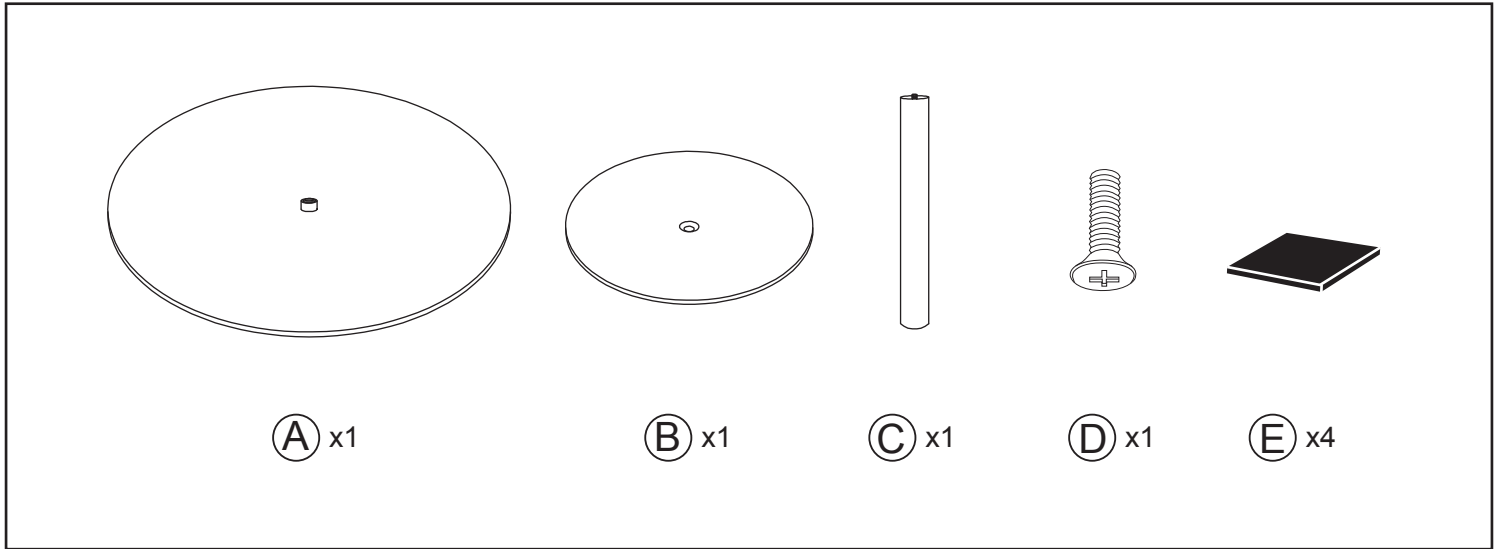

Assembly instructions

ZUIVER^o

2300152 SIDE TABLE SNOW BLACK ROUND S

2300153 SIDE TABLE SNOW MARBLE ROUND S

CAUTION : DO NOT TIGHTEN SCREWS COMPLETELY UNTIL ALL THE SCREWS ARE FIXED IN THE CORRECT POSITION. TO MAINTAIN YOUR PRODUCT, WE RECOMMEND THAT YOU TAKE EXTRA CARE BY USING COASTERS FOR PROTECTION AND IN CASE OF SPILLING, CLEAN DIRECTLY.