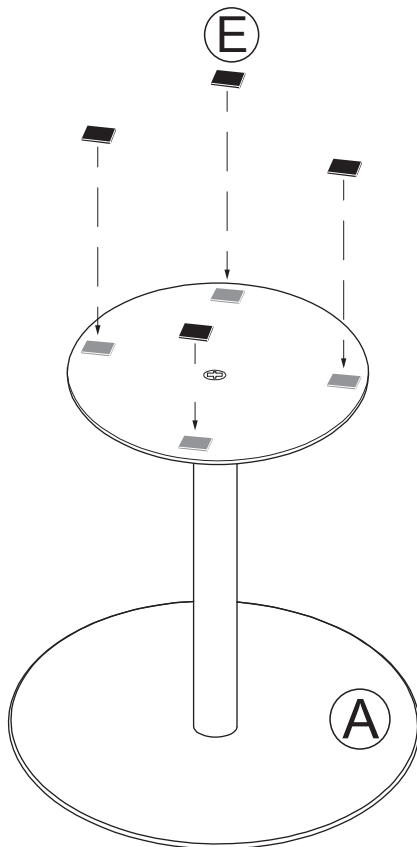

Assembly instructions

ZUIVER^o

2300152 SIDE TABLE SNOW BLACK ROUND S

2300153 SIDE TABLE SNOW MARBLE ROUND S

CAUTION : DO NOT TIGHTEN SCREWS COMPLETELY UNTIL ALL THE SCREWS ARE FIXED IN THE CORRECT POSITION. TO MAINTAIN YOUR PRODUCT, WE RECOMMEND THAT YOU TAKE EXTRA CARE BY USING COASTERS FOR PROTECTION AND IN CASE OF SPILLING, CLEAN DIRECTLY.

1

2

3

4