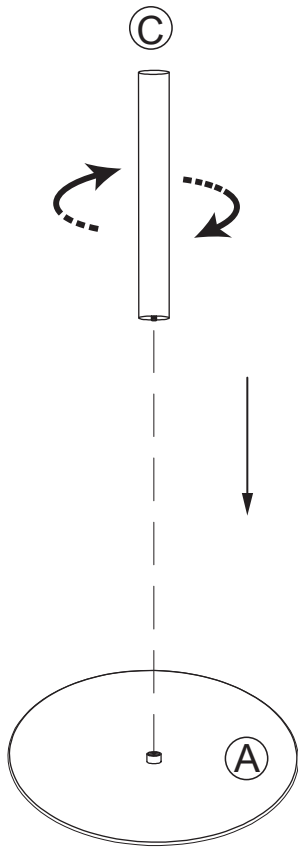

Assembly instructions

ZUIVER^o

2300152 SIDE TABLE SNOW BLACK ROUND S

2300153 SIDE TABLE SNOW MARBLE ROUND S

CAUTION : DO NOT TIGHTEN SCREWS COMPLETELY UNTIL ALL THE SCREWS ARE FIXED IN THE CORRECT POSITION. TO MAINTAIN YOUR PRODUCT, WE RECOMMEND THAT YOU TAKE EXTRA CARE BY USING COASTERS FOR PROTECTION AND IN CASE OF SPILLING, CLEAN DIRECTLY.

1

2

3

4