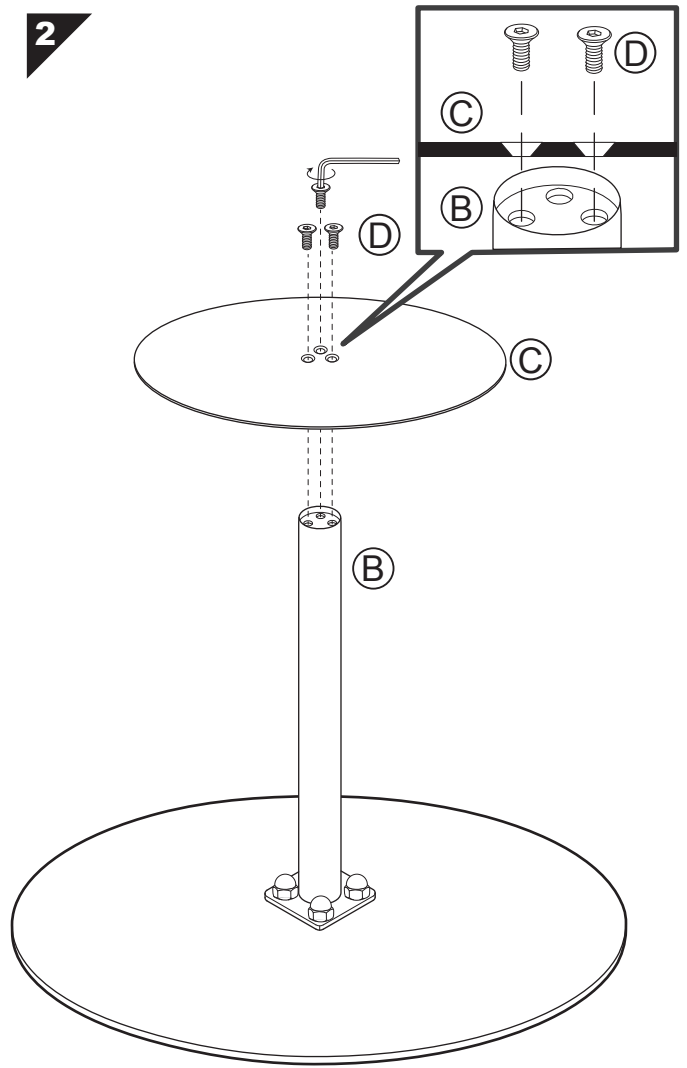

Assembly instructions

ZUIVER^o

2300150 SIDE TABLE SNOW BLACK ROUND M

2300151 SIDE TABLE SNOW MARBLE ROUND M

CAUTION : DO NOT TIGHTEN SCREWS COMPLETELY UNTIL ALL THE SCREWS ARE FIXED IN THE CORRECT POSITION. TO MAINTAIN YOUR PRODUCT, WE RECOMMEND THAT YOU TAKE EXTRA CARE BY USING COASTERS FOR PROTECTION AND IN CASE OF SPILLING, CLEAN DIRECTLY.

1

2

3

4