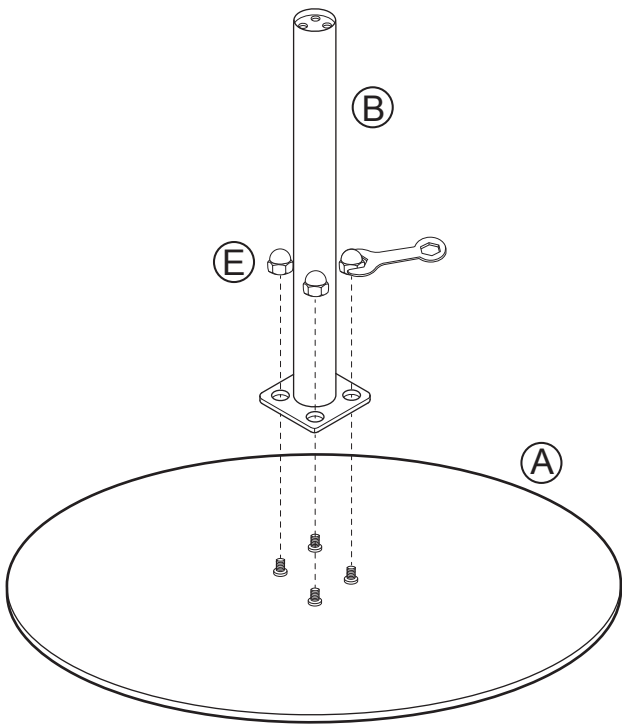

Assembly instructions

ZUIVER^o

2300150 SIDE TABLE SNOW BLACK ROUND M

2300151 SIDE TABLE SNOW MARBLE ROUND M

CAUTION : DO NOT TIGHTEN SCREWS COMPLETELY UNTIL ALL THE SCREWS ARE FIXED IN THE CORRECT POSITION. TO MAINTAIN YOUR PRODUCT, WE RECOMMEND THAT YOU TAKE EXTRA CARE BY USING COASTERS FOR PROTECTION AND IN CASE OF SPILLING, CLEAN DIRECTLY.

1

2

3

4