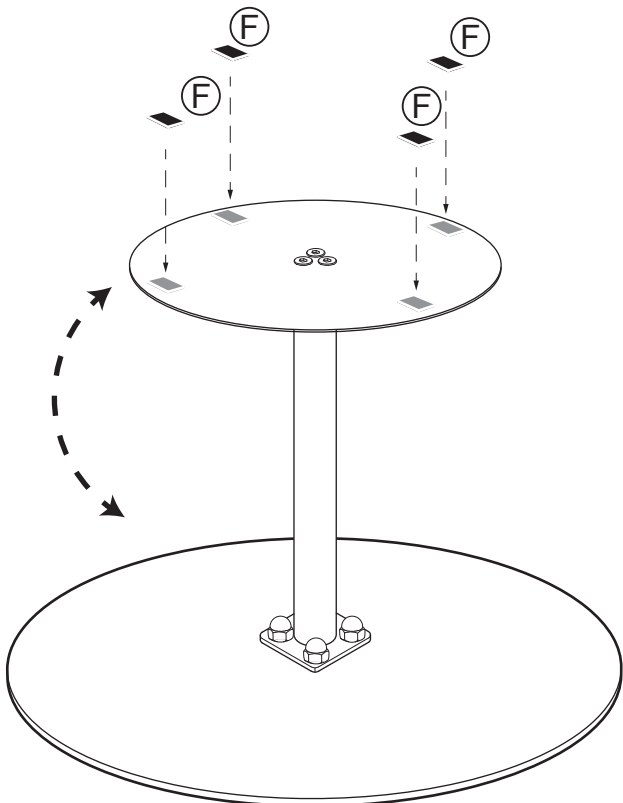

Assembly instructions

ZUIVER^o

2300150 SIDE TABLE SNOW BLACK ROUND M

2300151 SIDE TABLE SNOW MARBLE ROUND M

CAUTION : DO NOT TIGHTEN SCREWS COMPLETELY UNTIL ALL THE SCREWS ARE FIXED IN THE CORRECT POSITION. TO MAINTAIN YOUR PRODUCT, WE RECOMMEND THAT YOU TAKE EXTRA CARE BY USING COASTERS FOR PROTECTION AND IN CASE OF SPILLING, CLEAN DIRECTLY.

1

2

3

4