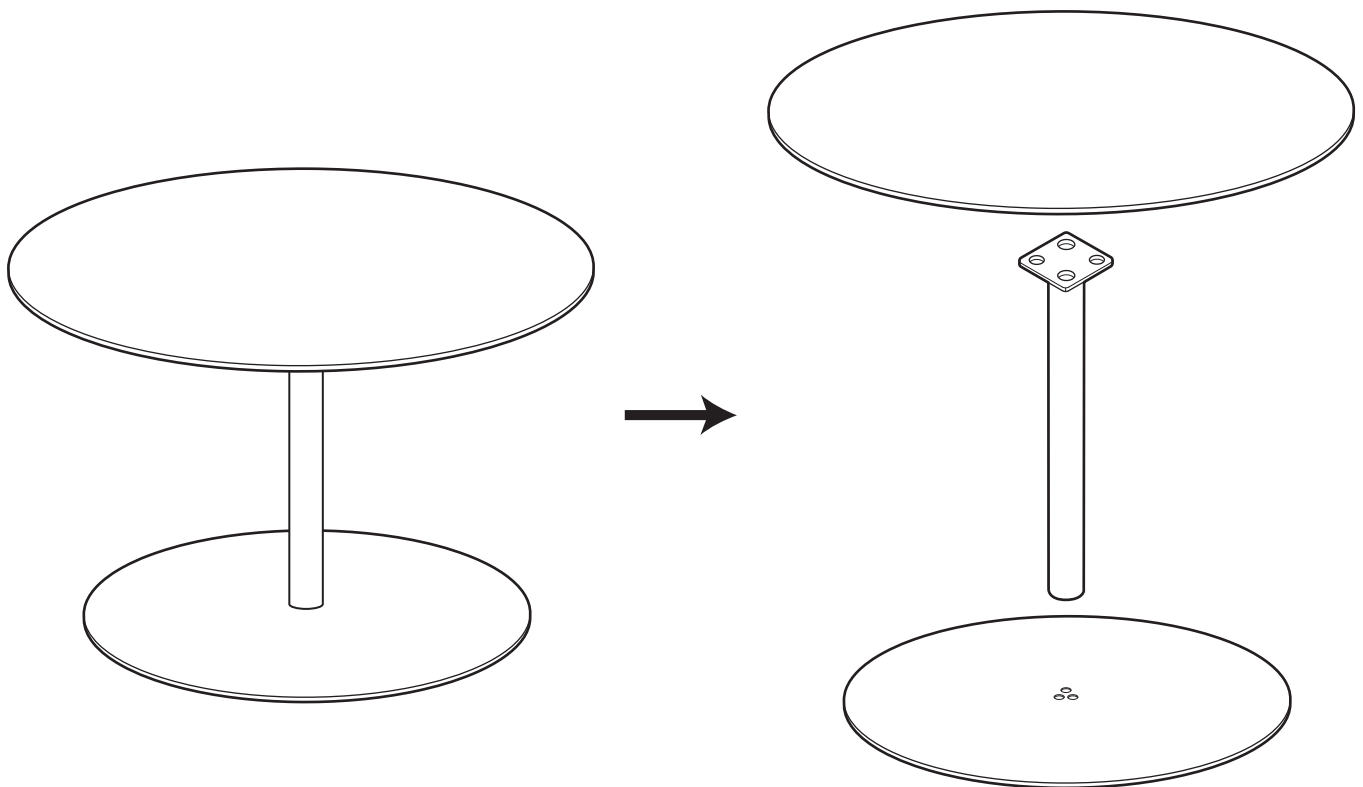

Assembly instructions

ZUIVER^o

2300150 SIDE TABLE SNOW BLACK ROUND M

2300151 SIDE TABLE SNOW MARBLE ROUND M

CAUTION : DO NOT TIGHTEN SCREWS COMPLETELY UNTIL ALL THE SCREWS ARE FIXED IN THE CORRECT POSITION. TO MAINTAIN YOUR PRODUCT, WE RECOMMEND THAT YOU TAKE EXTRA CARE BY USING COASTERS FOR PROTECTION AND IN CASE OF SPILLING, CLEAN DIRECTLY.

1

2

3

4