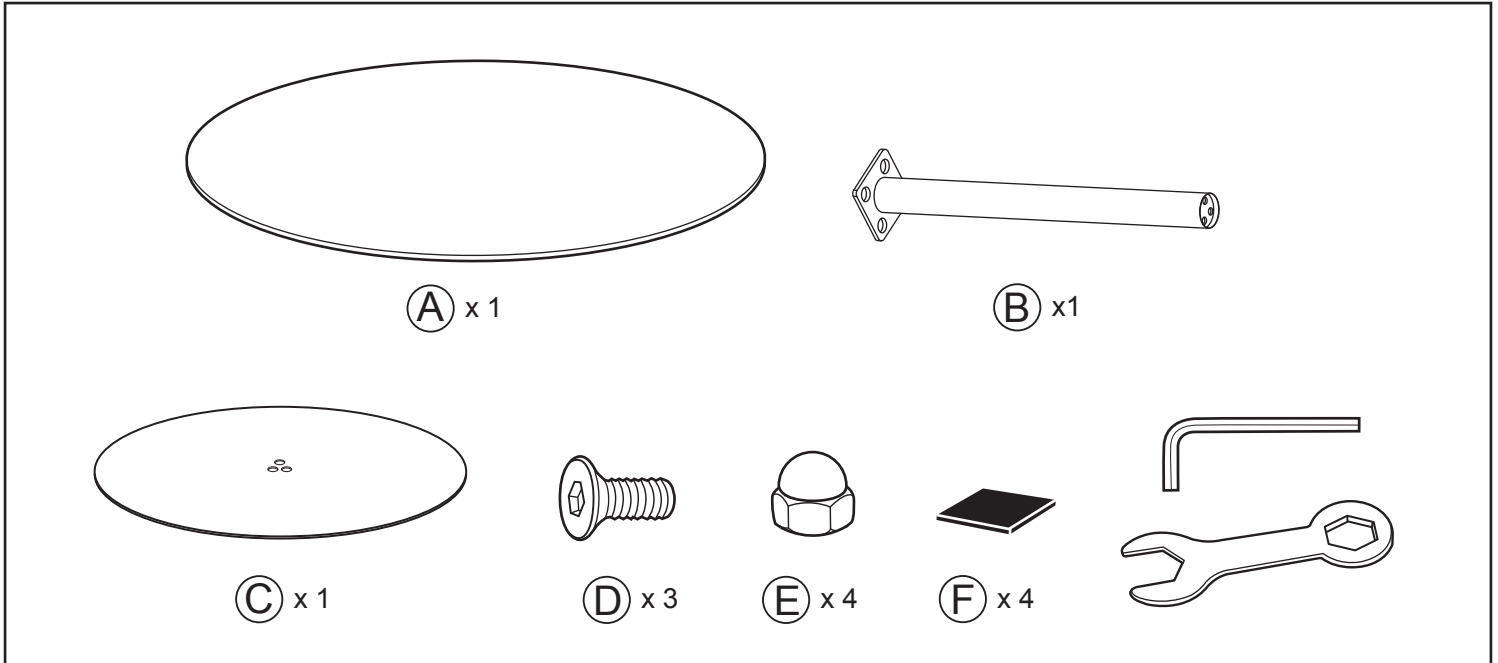

Assembly instructions

ZUIVER^o

2300150 SIDE TABLE SNOW BLACK ROUND M

2300151 SIDE TABLE SNOW MARBLE ROUND M

CAUTION : DO NOT TIGHTEN SCREWS COMPLETELY UNTIL ALL THE SCREWS ARE FIXED IN THE CORRECT POSITION. TO MAINTAIN YOUR PRODUCT, WE RECOMMEND THAT YOU TAKE EXTRA CARE BY USING COASTERS FOR PROTECTION AND IN CASE OF SPILLING, CLEAN DIRECTLY.