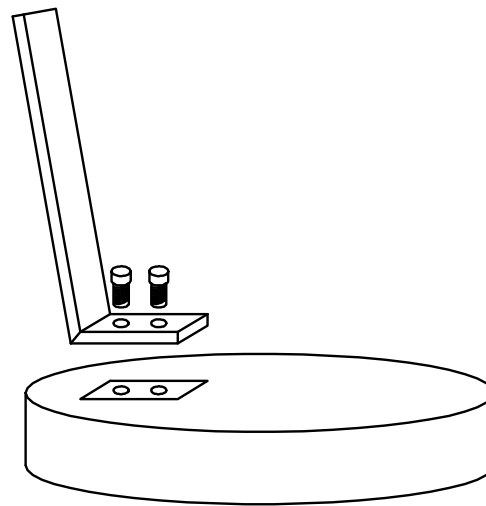

ASSEMBLY INSTRUCTION -2200008 COFFEE TABLE ROUND

STEP-1

STEP-2

STEP-3

STEP-4

S.NO.	COMPONENT	QTY.
1.	TABLE TOP	01
2.	LEG	03
3.	BOLT	06
4.	TOOL FOR FIXING	01