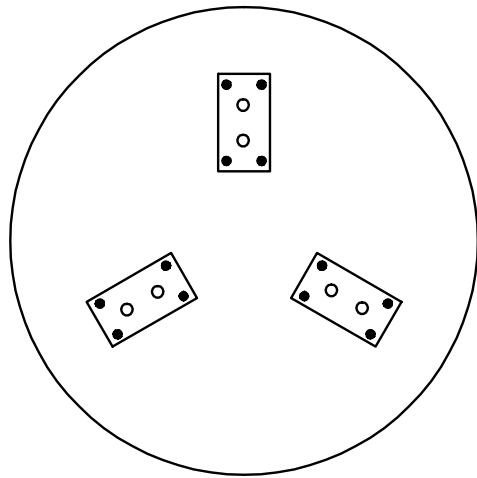

# ASSEMBLY INSTRUCTION -2200008 COFFEE TABLE ROUND

## STEP-1

## STEP-4

S.NO.	COMPONENT	QTY.
1.	TABLE TOP	01
2.	LEG	03
3.	BOLT	06
4.	TOOL FOR FIXING	01