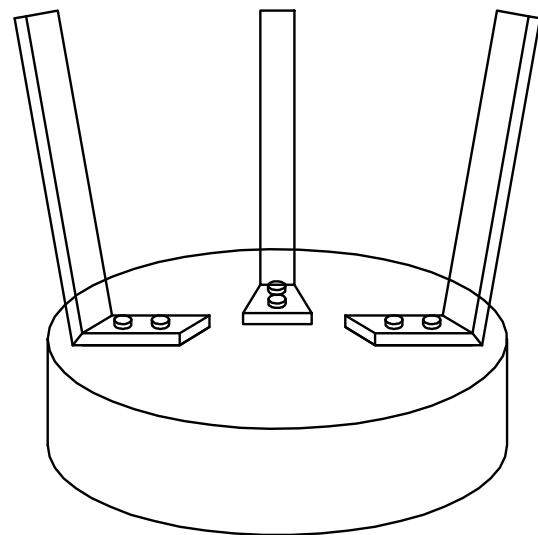

# ASSEMBLY INSTRUCTION -2200008 COFFEE TABLE ROUND

## STEP-1

## STEP-4

S.NO.	COMPONENT	QTY.
1.	TABLE TOP	01
2.	LEG	03
3.	BOLT	06
4.	TOOL FOR FIXING	01