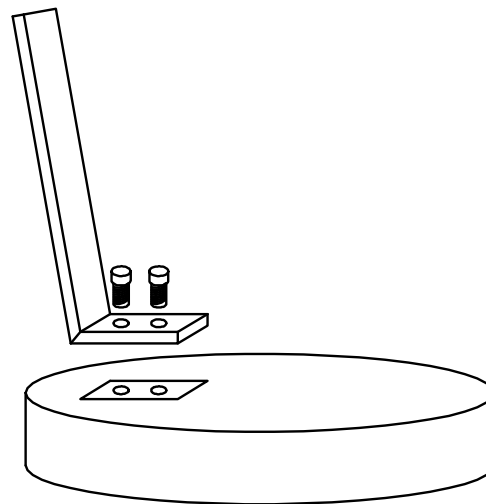

ASSEMBLY INSTRUCTION -2200007 COFFEE TABLE ROUND

STEP-1

STEP-2

STEP-3

STEP-4

S.NO.	COMPONENT	QTY.
1.	TABLE TOP	01
2.	LEG	03
3.	BOLT	06
4.	TOOL FOR FIXING	01