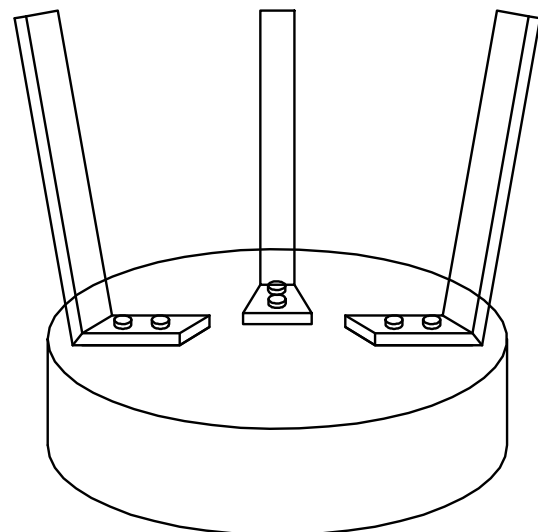

ASSEMBLY INSTRUCTION -2200007 COFFEE TABLE ROUND

STEP-1

STEP-2

STEP-3

STEP-4

S.NO.	COMPONENT	QTY.
1.	TABLE TOP	01
2.	LEG	03
3.	BOLT	06
4.	TOOL FOR FIXING	01