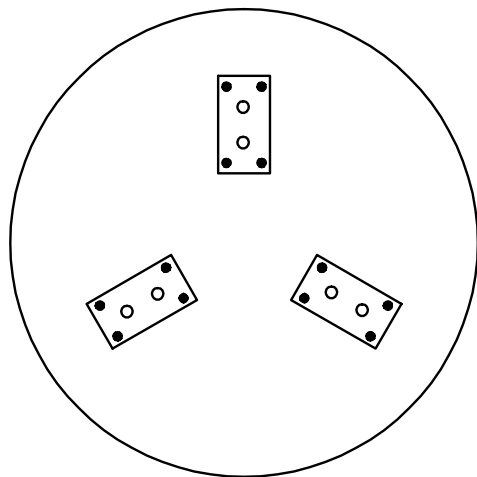

ASSEMBLY INSTRUCTION -2200007 COFFEE TABLE ROUND

STEP-1

STEP-2

STEP-3

STEP-4

S.NO.	COMPONENT	QTY.
1.	TABLE TOP	01
2.	LEG	03
3.	BOLT	06
4.	TOOL FOR FIXING	01