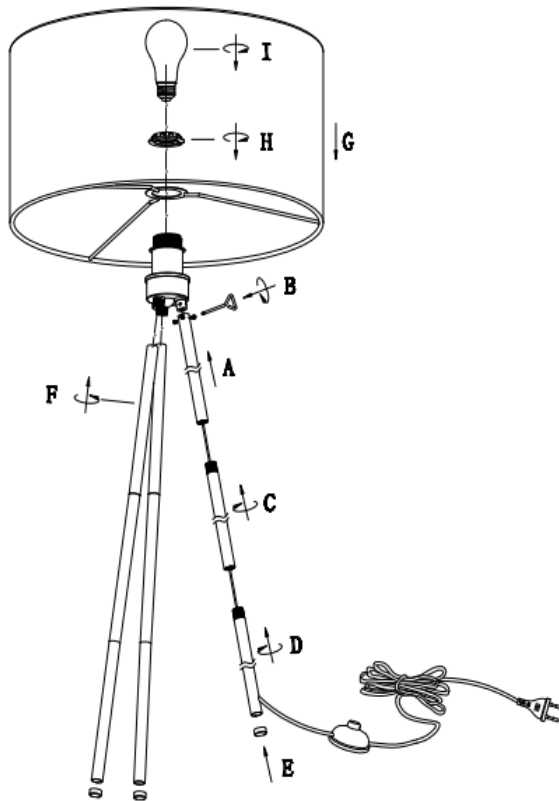

## Assembly Instruction

1. Before assembling, be sure to turn off the main switch
2. Please use E27 Max 13W CFL bulb for this lamp  
(Bulb not included)
3. Don't use hard or sharp things to touch the shade in order to avoid scratching.
4. Keep away from children: don't let them touch the electric parts of this lamp.

If (part of) the cable of this lamp is damaged, it should only be replaced by the manufacturer or his service agent or similar qualified person in order to avoid a hazard.

Item Number: 5100032