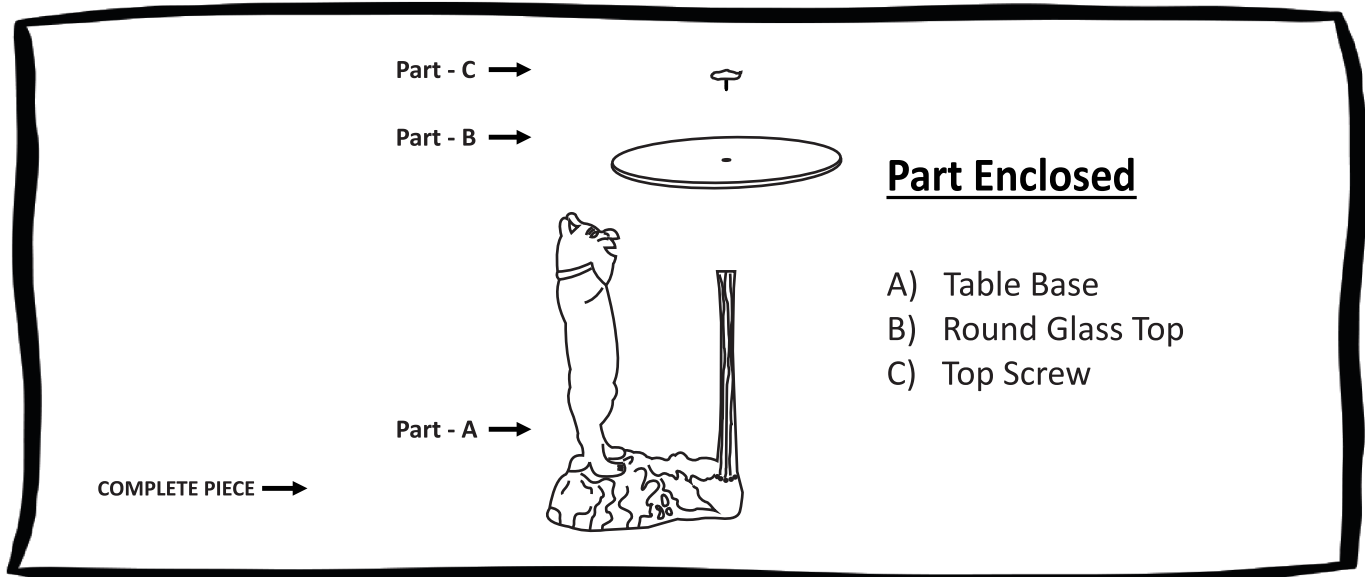

BOLD
monkey

ASSEMBLY INSTRUCTIONS

BM23024 NO GIRLFRIEND NO PROBLEM SIDE TABLE

Thank you for your purchase!

To Assemble

1) Place Part **A** on ground.

2) Place Part **B** On Part **A** And Screw With Part **C**