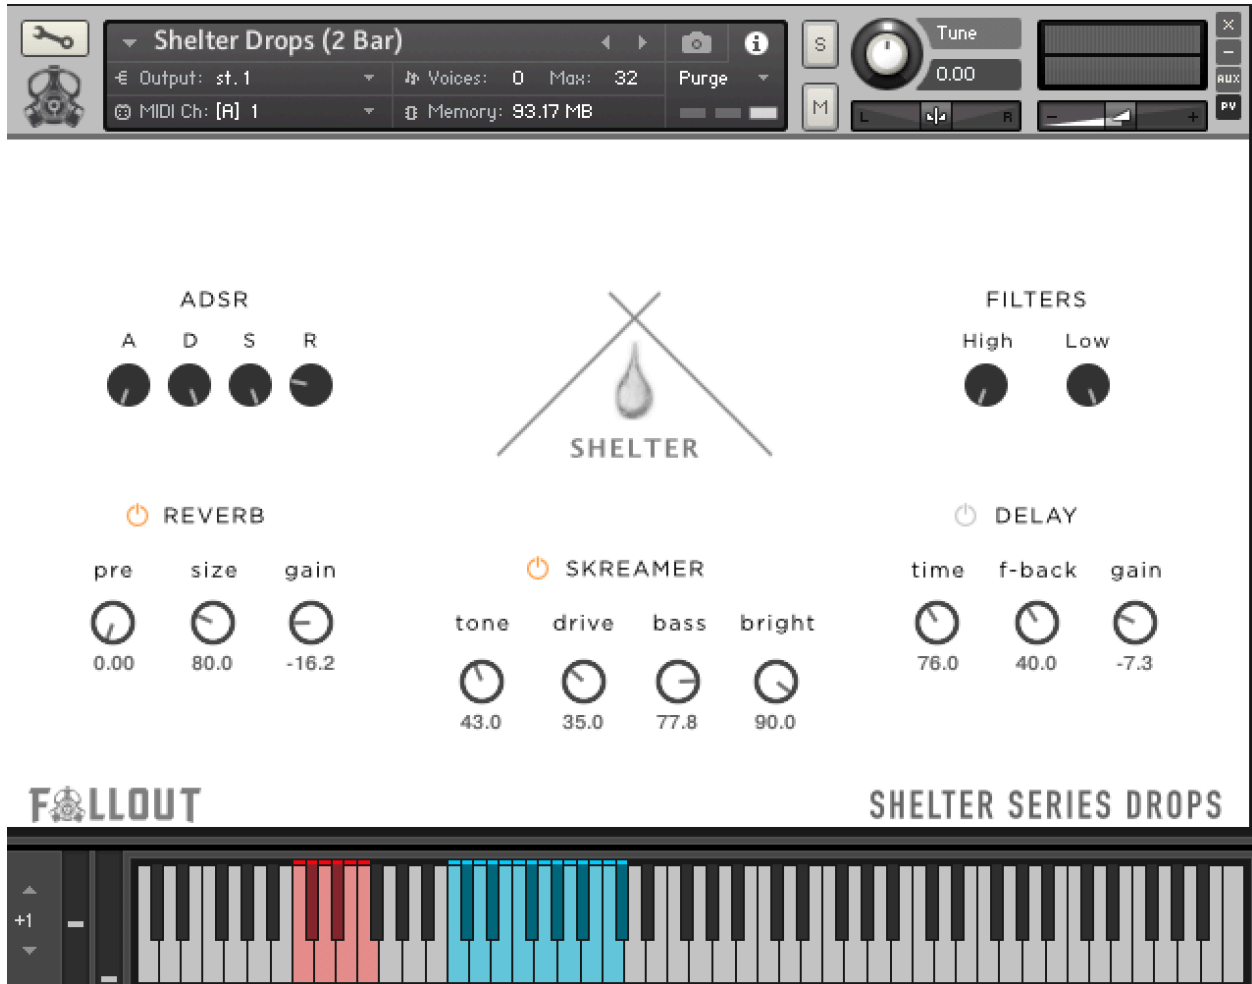

Shelter Series Drops features include:

- Dozens synth/sub drops ready to go in your next trailer, provided in 2 beat, 1 bar, and 2 bar versions
- Dry samples to give you the ultimate flexibility in your mixes
- Global FX, including high and low pass filters, delay, reverb and Screamer distortion
- ADSR controls
- All sources recorded at 24bit, 48k quality

We hope you enjoy using this as much as we have enjoyed making it.

The Interface

The interface is simple and easy to use, offering global ADSR, Filter and FX. Each of the 3 instruments use the same interface. The 1 bar instrument is pictured below:

Within each instrument you have a handful of keyswitches to toggle between slightly different versions of each drop.

The red keyswitches, starting at C0 function exactly the same within each of the instruments. The available keyswitches are:

- C0 - A slightly wet version of the drop that has sweeping ping-pong panning incorporated into the sample
- C#0 - A slightly wet version of the drop without any panning
- D0 - A dry version of the drop that has sweeping ping-pong panning incorporated into the sample (great for adding your own reverb to match your mix)
- D#0 - A dry version of the drop without any panning
- E0 - A dry version of the drop that has some gating effects applied to it. On the longer drops, the gating will be 1/4 note based and will generally only come in during part of the drop. On shorter drops, the gating effect will be 1/8 note based and will be applied throughout the entire drop
- F0 - A dry version of the drop that has gating effects applied to it in triplets. On the longer drops, the gating will be 1/4 note triplet based and will generally only come in during part of the drop. On shorter drops, the gating effect will be 1/8 note triplet based and will be applied throughout the entire drop