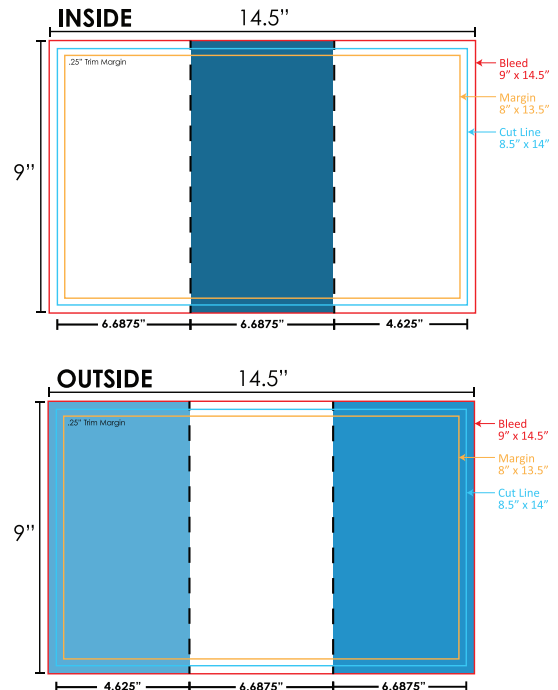

8.5" x 14" Tri-Fold Menu

Page Size: 9" x 14.5"
 Final Trim Size: 8.5" x 14"
 Live Area: 8" x 13.5"
 Menu is folded in thirds.
 Final folded size: 4.66" x 8.5"

12" x 18" Tri-Fold Menu

Page Size: 12.5" x 18.5"
 Final Trim Size: 12" x 18"
 Live Area: 11.5" x 17.5"
 Menu is folded in thirds.
 Final folded size: 6" x 12"

11" x 17" Tri-Fold Menu

Page Size: 11.5" x 17.5"
 Final Trim Size: 11" x 17"
 Live Area: 10.5" x 16.5"
 Menu is folded in thirds.
 Final folded size: 5.66" x 12"