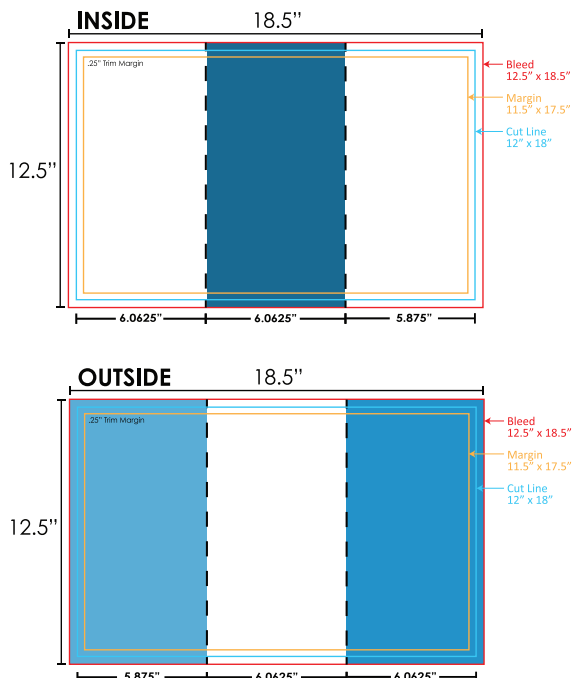

8.5" x 14" Tri-Fold Menu

Page Size: 9" x 14.5"
 Final Trim Size: 8.5" x 14"
 Live Area: 8" x 13.5"
 Menu is folded in thirds.
 Final folded size: 4.66" x 8.5"

12" x 18" Tri-Fold Menu

Page Size: 12.5" x 18.5"
 Final Trim Size: 12" x 18"
 Live Area: 11.5" x 17.5"
 Menu is folded in thirds.
 Final folded size: 6" x 12"

11" x 17" Tri-Fold Menu

Page Size: 11.5" x 17.5"
 Final Trim Size: 11" x 17"
 Live Area: 10.5" x 16.5"
 Menu is folded in thirds.
 Final folded size: 5.66" x 12"