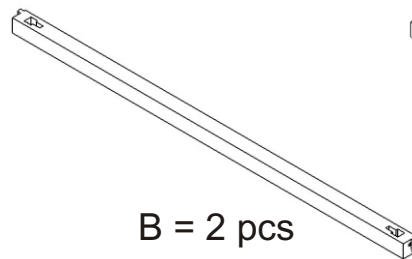

ASSEMBLY INSTRUCTIONS QUEEN CANOPY BED

H = 24 pcs
Bolt M8x70
Hexagonal head

I = 8 pcs
Bolt M8x30
Hexagonal head

J = 32 pcs
Washer

1

2

PLEASE, OPEN BOX NO.2 of 3

3