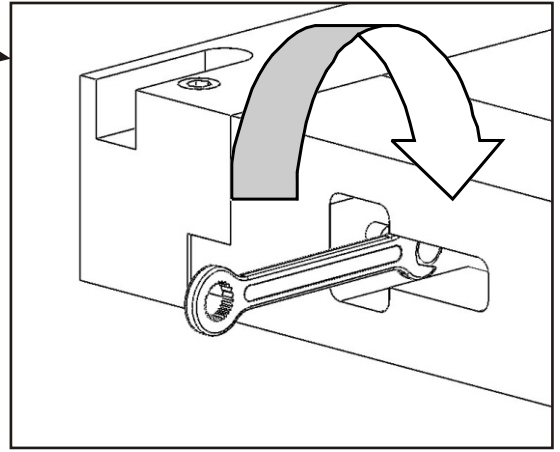

ASSEMBLY INSTRUCTIONS QUEEN CANOPY BED

H = 24 pcs
Bolt M8x70
Hexagonal head

I = 8 pcs
Bolt M8x30
Hexagonal head

J = 32 pcs
Washer

1

2

PLEASE, OPEN BOX NO.2 of 3

3