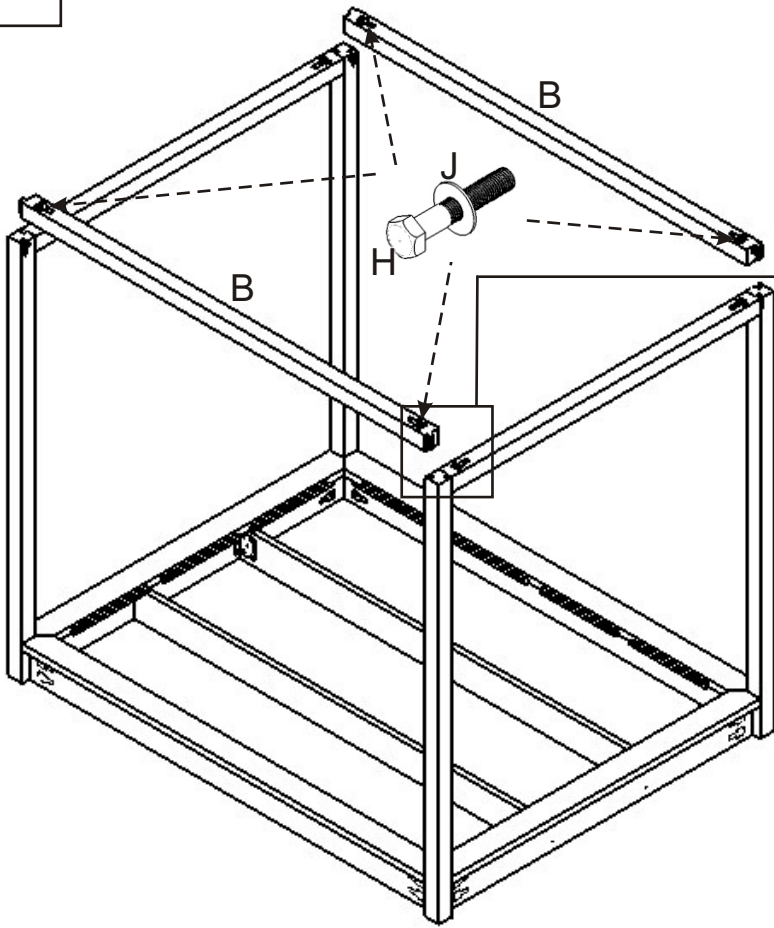

ASSEMBLY INSTRUCTIONS QUEEN CANOPY BED

H = 24 pcs
Bolt M8x70
Hexagonal head

I = 8 pcs
Bolt M8x30
Hexagonal head

J = 32 pcs
Washer

1

2

PLEASE, OPEN BOX NO.2 of 3

3

4

PLEASE, OPEN BOX NO.3of3