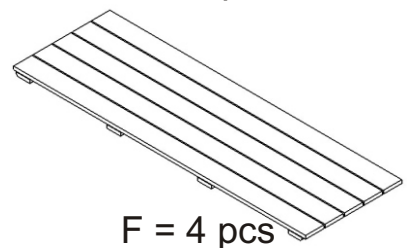

ASSEMBLY INSTRUCTIONS QUEEN CANOPY BED

H = 24 pcs
Bolt M8x70
Hexagonal head

I = 8 pcs
Bolt M8x30
Hexagonal head

J = 32 pcs
Washer

1

2

PLEASE, OPEN BOX NO.2 of 3

3