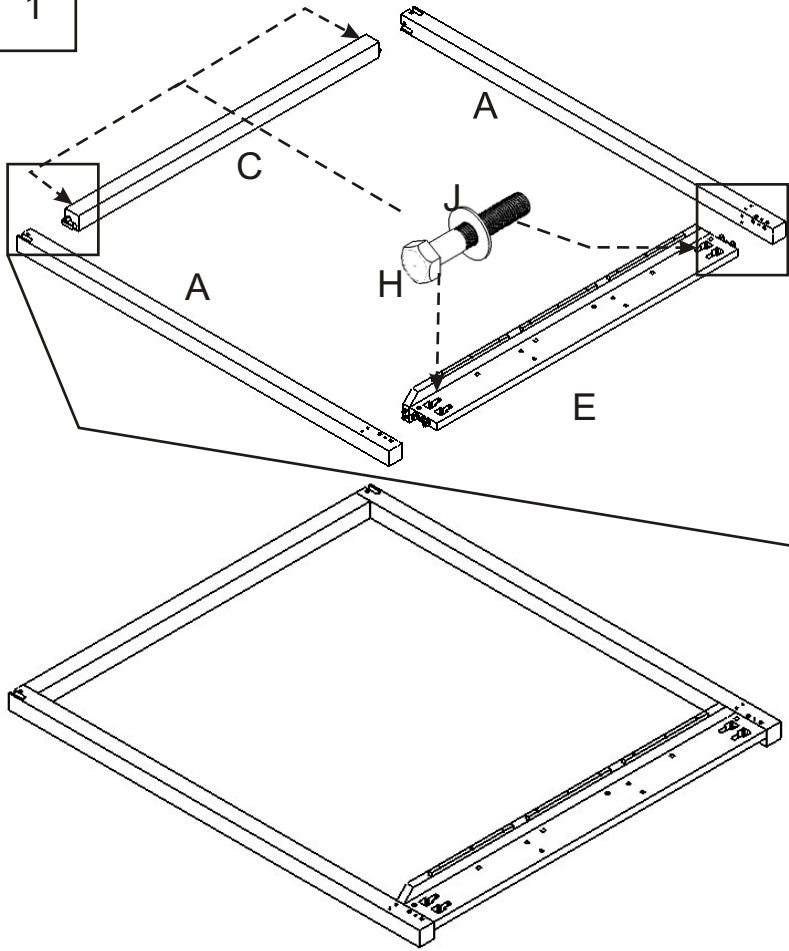

ASSEMBLY INSTRUCTIONS QUEEN CANOPY BED

H = 24 pcs
Bolt M8x70
Hexagonal head

I = 8 pcs
Bolt M8x30
Hexagonal head

J = 32 pcs
Washer

1

2

PLEASE, OPEN BOX NO.2 of 3

3

4

PLEASE, OPEN BOX NO.3of3