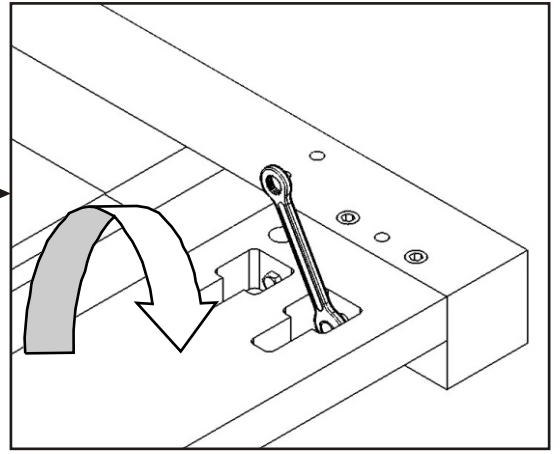

ASSEMBLY INSTRUCTIONS QUEEN CANOPY BED

H = 24 pcs
Bolt M8x70
Hexagonal head

I = 8 pcs
Bolt M8x30
Hexagonal head

J = 32 pcs
Washer

1

2

PLEASE, OPEN BOX NO.2 of 3

3