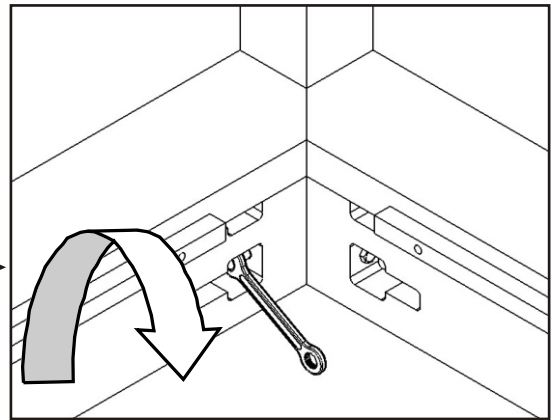

ASSEMBLY INSTRUCTIONS QUEEN CANOPY BED

H = 24 pcs
Bolt M8x70
Hexagonal head

I = 8 pcs
Bolt M8x30
Hexagonal head

J = 32 pcs
Washer

1

2

PLEASE, OPEN BOX NO.2 of 3

3