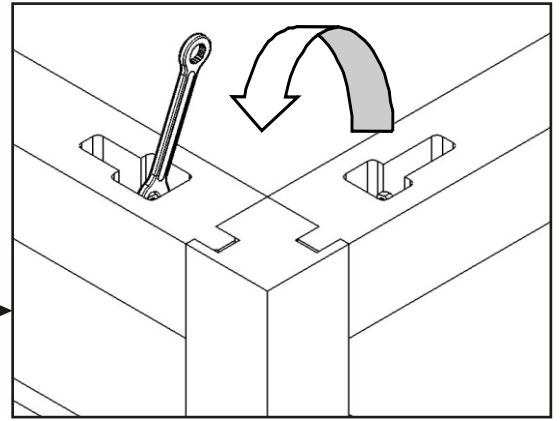

ASSEMBLY INSTRUCTIONS QUEEN CANOPY BED

H = 24 pcs
Bolt M8x70
Hexagonal head

I = 8 pcs
Bolt M8x30
Hexagonal head

J = 32 pcs
Washer

1

2

PLEASE, OPEN BOX NO.2 of 3

3