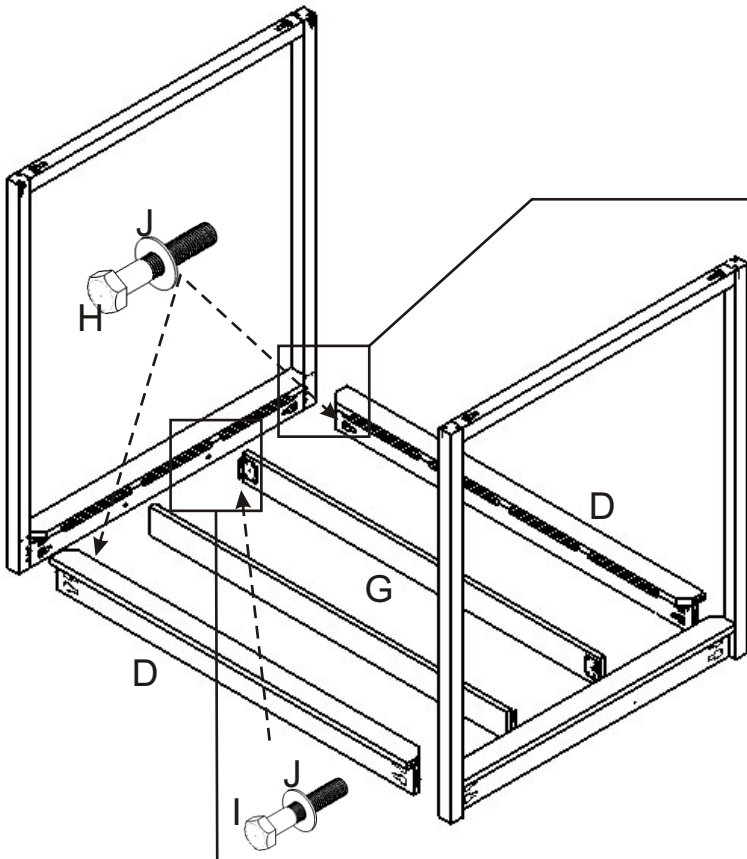

ASSEMBLY INSTRUCTIONS QUEEN CANOPY BED

H = 24 pcs
Bolt M8x70
Hexagonal head

I = 8 pcs
Bolt M8x30
Hexagonal head

J = 32 pcs
Washer

1

2

PLEASE, OPEN BOX NO.2 of 3

3

4

PLEASE, OPEN BOX NO.3of3