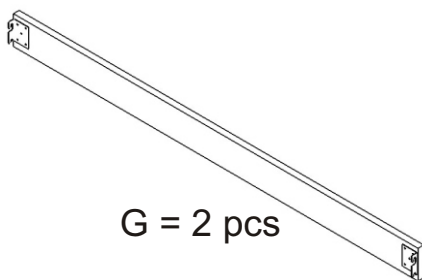

ASSEMBLY INSTRUCTIONS QUEEN CANOPY BED

H = 24 pcs
Bolt M8x70
Hexagonal head

I = 8 pcs
Bolt M8x30
Hexagonal head

J = 32 pcs
Washer

1

2

PLEASE, OPEN BOX NO.2 of 3

3