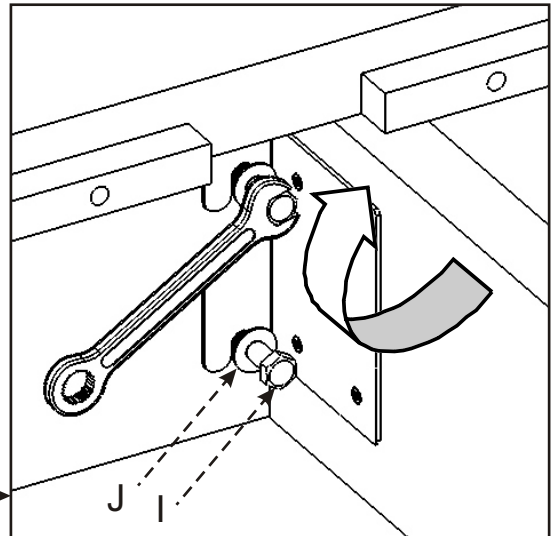

ASSEMBLY INSTRUCTIONS QUEEN CANOPY BED

H = 24 pcs
Bolt M8x70
Hexagonal head

I = 8 pcs
Bolt M8x30
Hexagonal head

J = 32 pcs
Washer

1

2

PLEASE, OPEN BOX NO.2 of 3

3