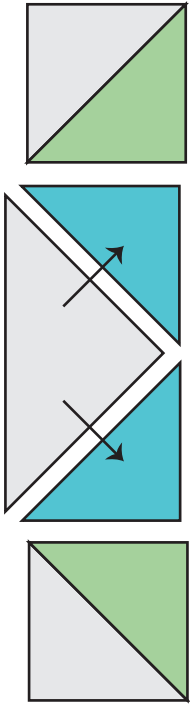

①

②

③

Parade

Block Size: 12½"

Cutting:

green, 2 squares 4" cut once on diagonal
1 square 5"

blue, 6 squares 4" cut once on diagonal

White, 1 square 7¼" cut twice on diagonal
2 squares 4" cut once on diagonal

four blocks, 24" square mini quilt layout

color your own