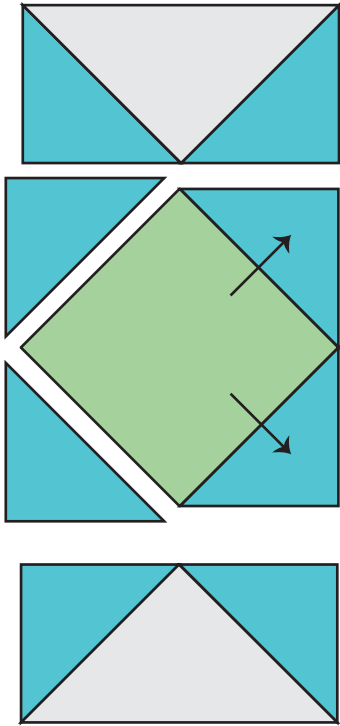

①

②

③

Parade

Block Size: 12½"

Cutting:

green, 2 squares 4" cut once on diagonal
1 square 5"

blue, 6 squares 4" cut once on diagonal

White, 1 square 7¼" cut twice on diagonal
2 squares 4" cut once on diagonal

four blocks, 24" square mini quilt layout

color your own