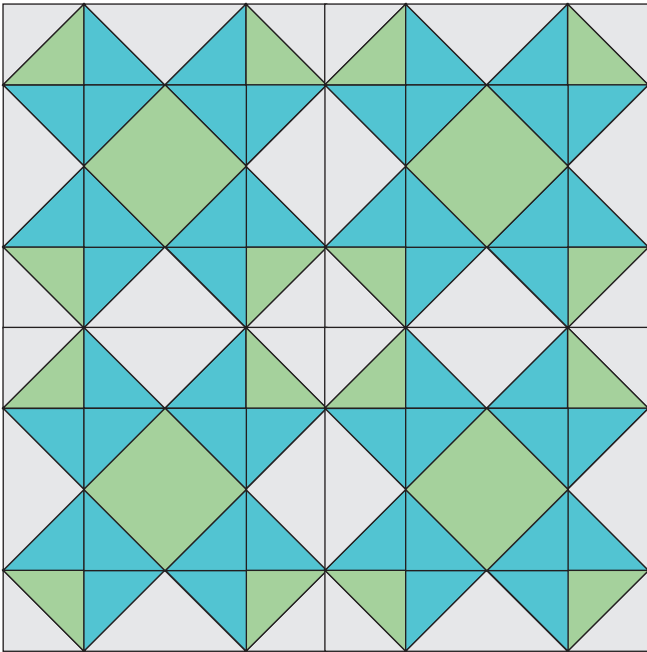

①

②

③

Parade

Block Size: 12½"

Cutting:

green, 2 squares 4" cut once on diagonal
1 square 5"

blue, 6 squares 4" cut once on diagonal

White, 1 square 7¼" cut twice on diagonal
2 squares 4" cut once on diagonal

four blocks, 24" square mini quilt layout

color your own