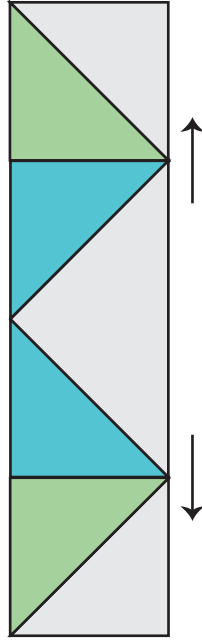

①

②

③

Parade

Block Size: 12½"

Cutting:

green, 2 squares 4" cut once on diagonal
1 square 5"

blue, 6 squares 4" cut once on diagonal

White, 1 square 7¼" cut twice on diagonal
2 squares 4" cut once on diagonal

four blocks, 24" square mini quilt layout

color your own