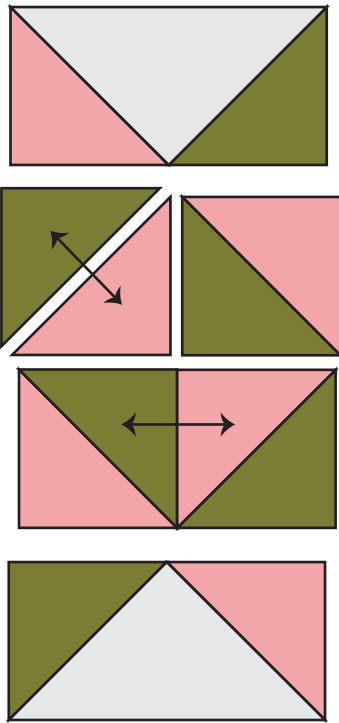

①

②

③

Celebration

Block Size: 12½"

Cutting:

green, 4 squares 4" cut once on diagonal

pink, 4 squares 4" cut once on diagonal

White, 1 square 7¼" cut twice on diagonal

4 squares 3½"

four blocks, 24" square mini quilt layout

color your own