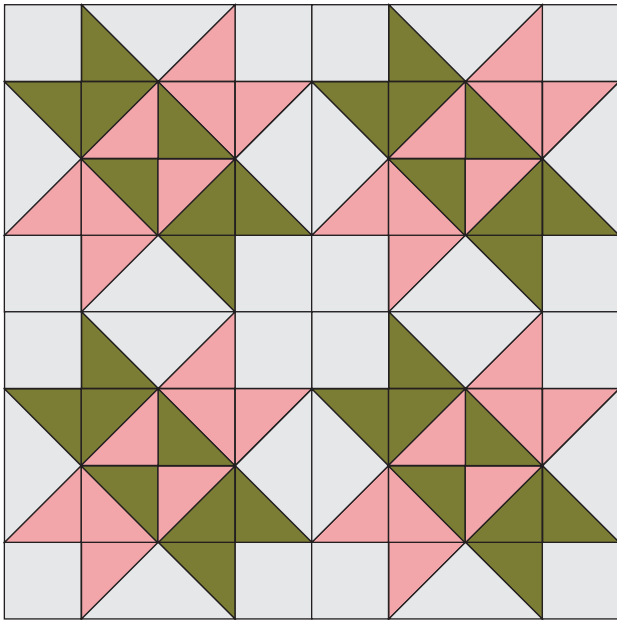

①

②

③

Celebration

Block Size: 12½"

Cutting:

green, 4 squares 4" cut once on diagonal

pink, 4 squares 4" cut once on diagonal

White, 1 square 7¼" cut twice on diagonal

4 squares 3½"

four blocks, 24" square mini quilt layout

color your own