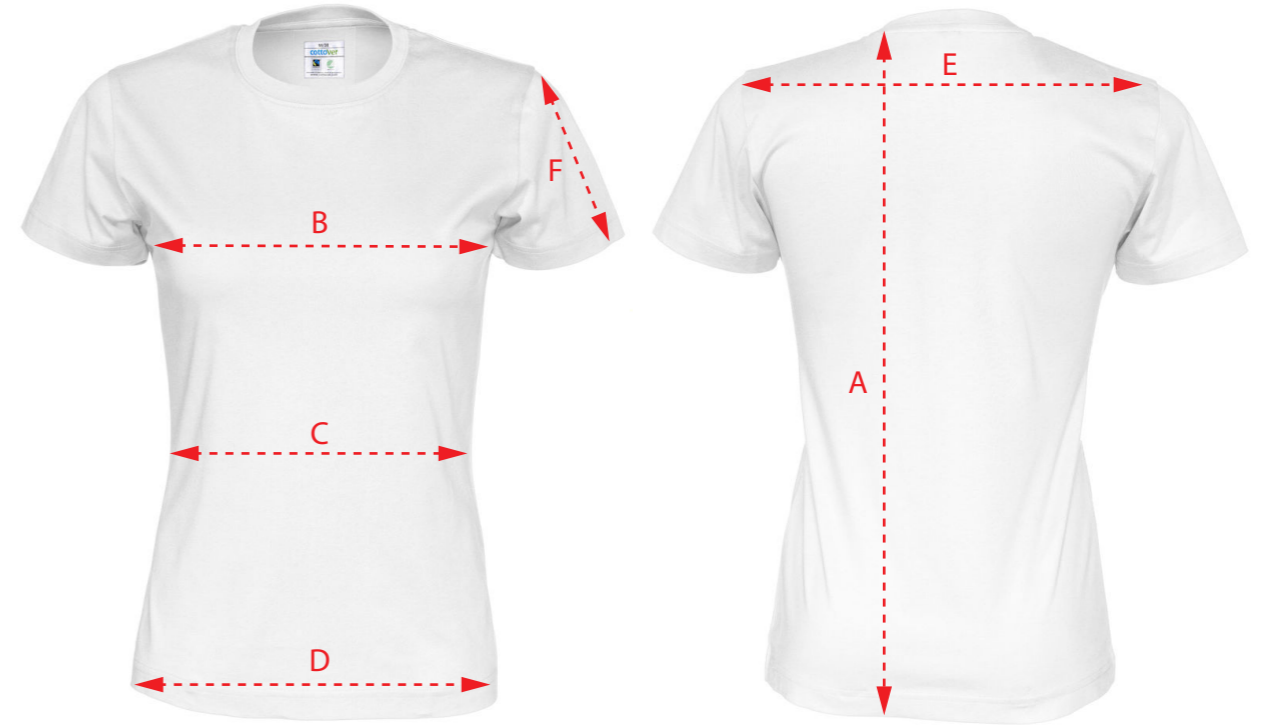

Note: The measurements on this chart shall be adapted on flat garments.

	141008 T-SHIRT MAN	S	M	L	XL	XXL	3 XL	4 XL
A	Body length from inner shoulder	68	71	74	77	80,5	84	87,5
B	½ Chest	48	52	56	60	66	72	78
D	½ Bottom	48	52	56	60	66	72	78
E	Shoulder width	42	44	47	50	54	58	62
F	Sleeve length	19	20	21	22	23	24	25

Note: The measurements on this chart shall be adapted on flat garments.

	141007 T-SHIRT LADY	XS/34	S/36	M/38	L/40	XL/42	XXL/44
A	Body length from inner shoulder	60	62	64	66	68	70
B	½ Chest	41	44	47	50	53	56
C	½ Waist	37	40	43	46	49	52
D	½ Bottom	42	45	48	51	54	57
E	Shoulder width	38	39	40	41	42	43
F	Sleeve length	16	16,5	17	17,5	18	18,5