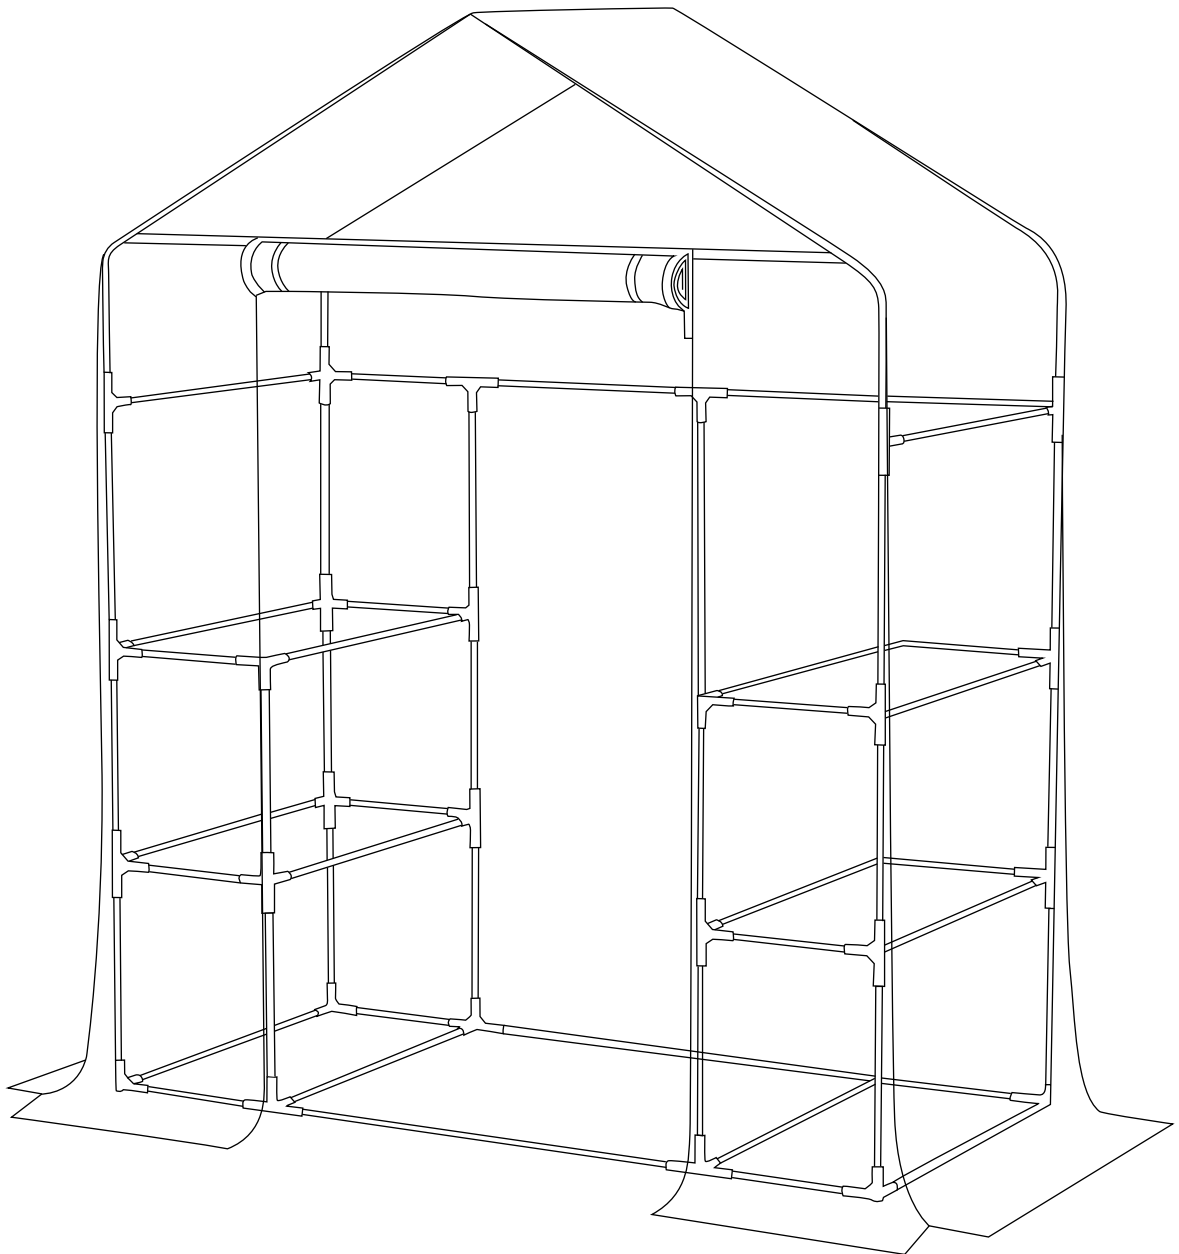

Walk-in Greenhouse with Anchors and Ropes

 **Instruction Manual**

***THE DIAGRAM IS FOR REFERENCE ONLY**

IMPORTANT:

READ CAREFULLY AND KEEP FOR FUTURE REFERENCE

SAFETY NOTES

- Make sure the product is firmly anchored in the ground.
- Assemble the greenhouse by following the assembly instructions carefully.
- Keep children and pets away while setting up the greenhouse.
- Do not light any fires under or near the greenhouse.
- This product has been tested for domestic use.