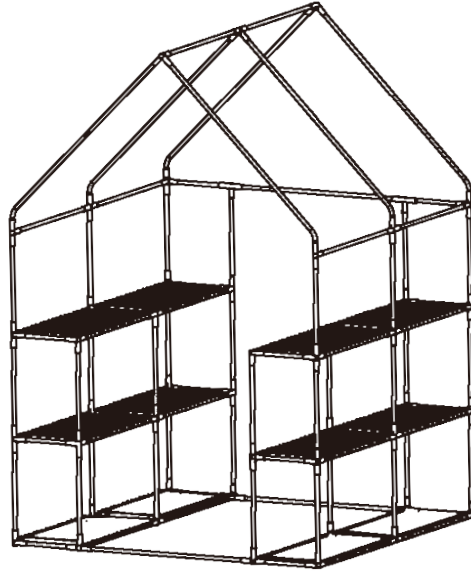

Walk-in Greenhouse with Anchors and Ropes

 **Instruction Manual**

***THE DIAGRAM IS FOR REFERENCE ONLY**

IMPORTANT:

READ CAREFULLY AND KEEP FOR FUTURE REFERENCE

SAFETY NOTES

- Make sure the product is firmly anchored in the ground.
- Assemble the greenhouse by following the assembly instructions carefully.
- Keep children and pets away while setting up the greenhouse.
- Do not light any fires under or near the greenhouse.
- This product has been tested for domestic use.

STEP DESCRIPTION

1

2

3

4

5

6

PARTS LIST

A		4PCS	1		20PCS
B		6PCS	2		30PCS
C		2PCS	3		3PCS
D		6PCS	4		32PCS
E		26PCS	5		6PCS
F		1PC	6		8PCS
G		2PCS	7		1PC
H		16PCS	8		4PCS
I		4PCS			

STEP DESCRIPTION