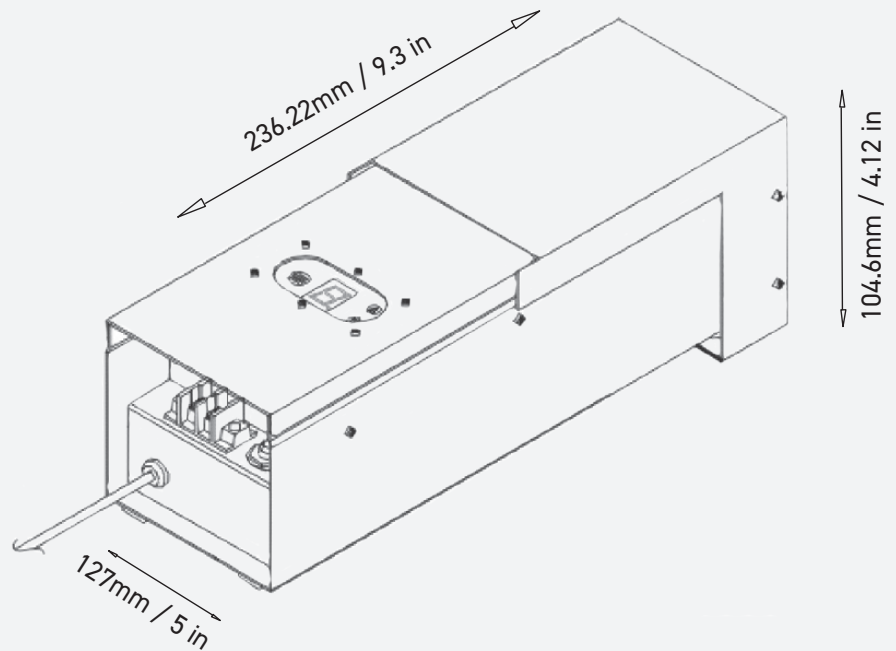

TRANSFORMER 300W

LOW VOLTAGE LANDSCAPE

MODEL NO.

TRF102300----C

SPECIFICATION

Input Voltage: 120V AC
Frequency (Hz): 60Hz
Power: 300W
Output Voltage IN: 12V AC

FEATURES

- Weatherproof
- Digital Controls and Display
- Timer Options: 1-9 Hours
- ON/OFF Switch
- Set and forget usage
- The power will automatically turn on after dark and shut off during the day

APPLICATIONS

- To be used with low voltage landscape fixtures

CERTIFICATE:

DIMENSIONS

COMPATIBLE ACCESSORIES

- Compatible with low voltage landscape fixtures