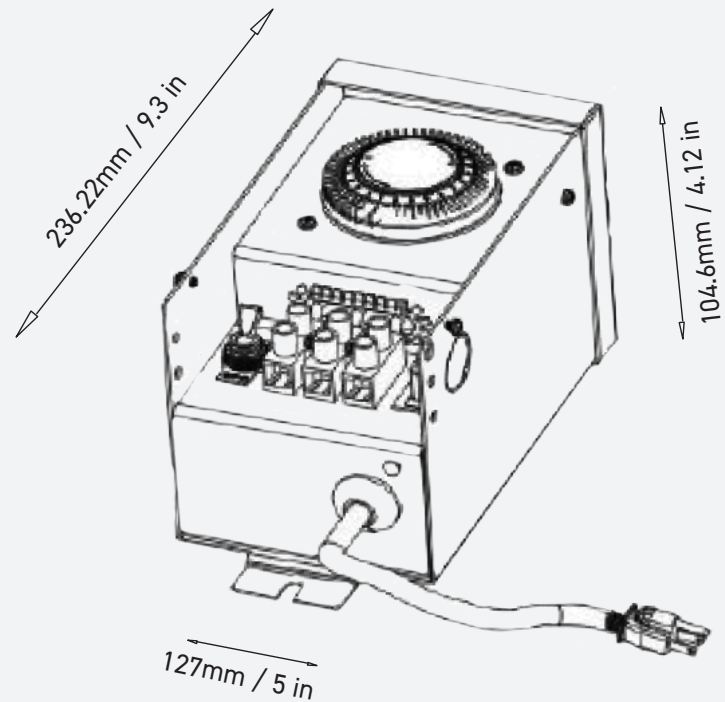

### SPECIFICATION

Input Voltage: 120V AC  
Output Voltage(V): 12V-15V  
IP Rating: IP64  
Power: 75W  
Material: Stainless Steel

### DIMENSIONS