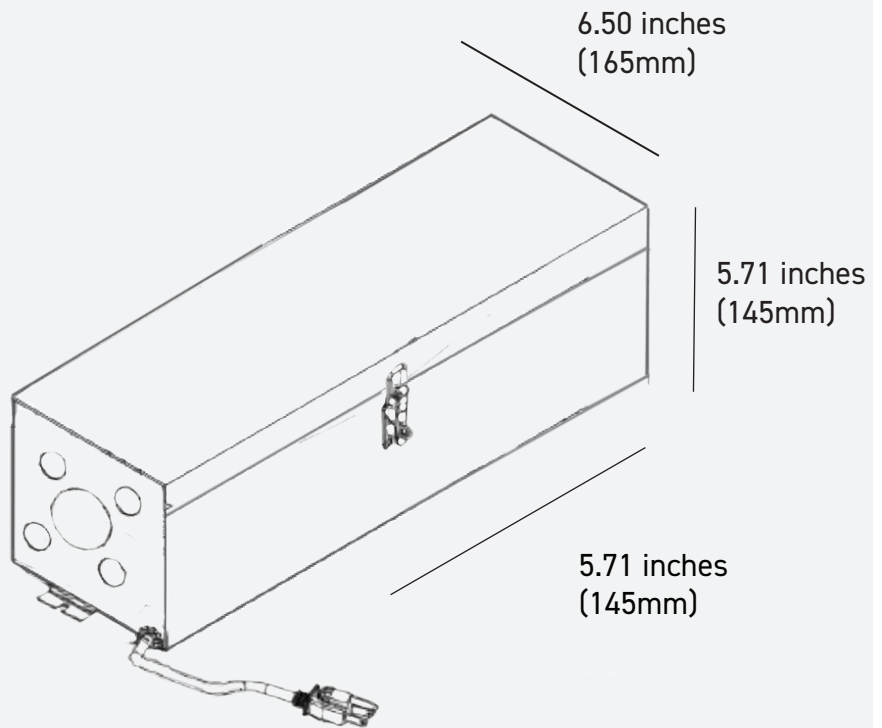

TRANSFORMER PRO 300W

LOW VOLTAGE LANDSCAPE

MODEL NO.

TF106--300C

SPECIFICATION

Input Voltage: 120V AC
Output Voltage(V): 12V-15V
IP Rating: IP64
Power: 300W
Material: Stainless Steel

FEATURES

- Weatherproof
- ON/OFF Switch
- Set and forget usage
- The power will automatically turn on after dark and shut off during the day

APPLICATIONS

- To be used with low voltage landscape fixtures

CERTIFICATE:

DIMENSIONS

COMPATIBLE ACCESSORIES

- Compatible with low voltage landscape fixtures
- Photocell Extension Wire Kit (AC10701)
- Mechanical Timer Socket (AC12010)
- Wifi Control Socket (AC12010)
- Photocell (TRFPC01)