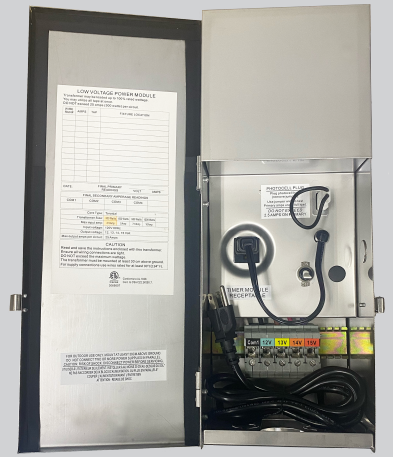

TRANSFORMER PRO 300W

LOW VOLTAGE LANDSCAPE

MODEL NO.

TF106--300C

SPECIFICATION

Input Voltage: 120V AC
Output Voltage(V): 12V-15V
IP Rating: IP64
Power: 300W
Material: Stainless Steel

FEATURES

- Weatherproof
- ON/OFF Switch
- Set and forget usage
- The power will automatically turn on after dark and shut off during the day

APPLICATIONS

- To be used with low voltage landscape fixtures

CERTIFICATE:

DIMENSIONS

COMPATIBLE ACCESSORIES

- Compatible with low voltage landscape fixtures
- Photocell Extension Wire Kit (AC10701)
- Mechanical Timer Socket (AC12010)
- Wifi Control Socket (AC12010)
- Photocell (TRFPC01)