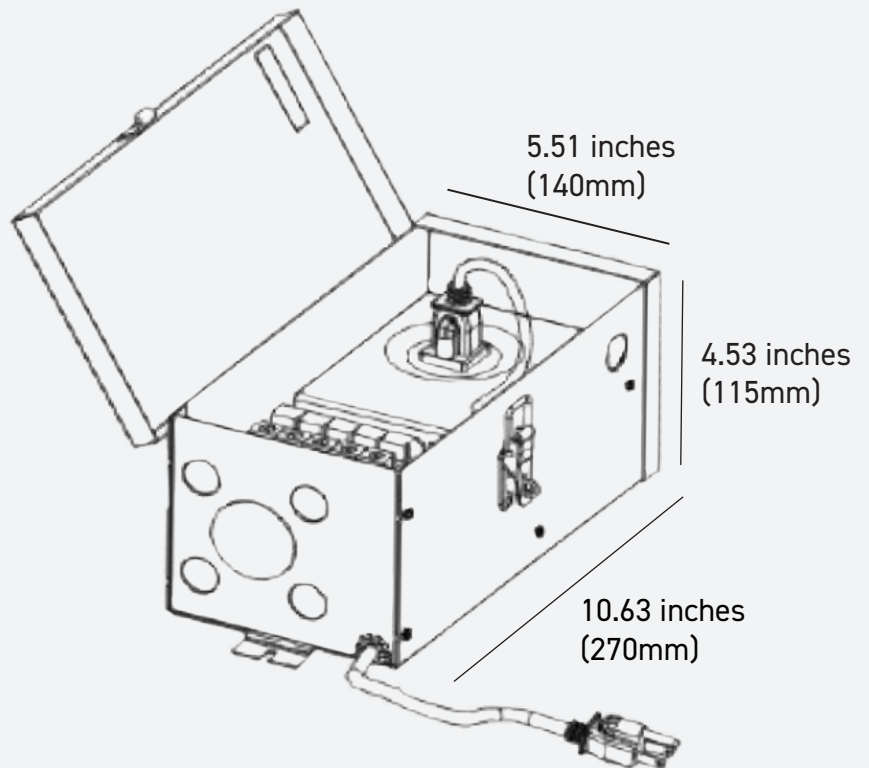

TRANSFORMER PRO 150W

LOW VOLTAGE LANDSCAPE

MODEL NO.

TF106--150C

SPECIFICATION

Input Voltage: 120V AC
Output Voltage(V): 12V-15V
IP Rating: IP64
Power: 150W
Material: Stainless Steel

FEATURES

- Weatherproof
- ON/OFF Switch
- Set and forget usage
- The power will automatically turn on after dark and shut off during the day

APPLICATIONS

- To be used with low voltage landscape fixtures

CERTIFICATE:

DIMENSIONS

COMPATIBLE ACCESSORIES

- Compatible with low voltage landscape fixtures
- Photocell Extension Wire Kit (AC10701)
- Mechanical Timer Socket (AC12010)
- Wifi Control Socket (AC12010)