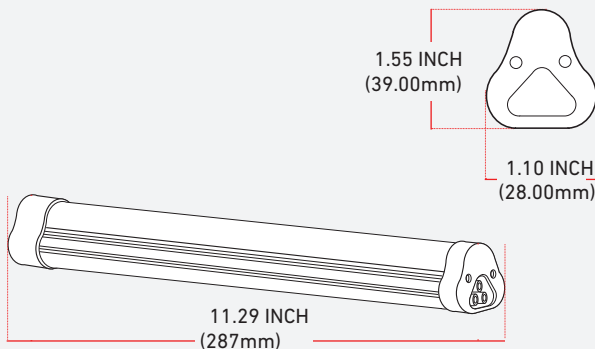

#### Product Specification

Base: T5  
Lamp: Tube  
Finish: Frost  
LED: 36  
Actual Dimensions: 11.29" (287mm)  
Power Consumption (W) : 4W  
Lumen (lm): 360  
Voltage Input (Vin): 120V AC  
Lifespan (hrs): > 50,000  
3 CCT Colour Temperature : 2700K/4000K/6000K  
Chip: SMD3014  
LED Manufacturer: LUMENMAX  
Dimmable: Yes

### DIMENSIONS