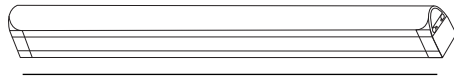

3ft (859mm)

Product Name

T5203212-F3WWC : T5 3Ft Warm White (Silver Body)
T5203212-F3CWC : T5 3Ft Cold White (Silver Body)
T5213212-F3WWC : T5 3Ft Warm White (White Body)
T5213212-F3CWC : T5 3Ft Cold White (White Body)
T5223212-F3WWC : T5 3Ft Warm White (Black Body)
T5223212-F3CWC : T5 3Ft Cold White (Black Body)

Product Specification

Base: T5
Lamp: Tube
Finish: Frost
LED: 120
Dimensions: 3 ft (33 7/8")
Power Consumption (W) : 12W
Lumen (lm): 1080
Voltage (V): 120V AC
Lifespan (hrs): > 50,000
Colour Temperature : 3000K ~ 6000K
Chip: SMD3014
Dimmable: Yes

Environmental Specifications

Operating Temperature: -20 °C ~ 45 °C
Environmental Humidity: 10% ~ 90%

Features

Silent Operation
No Flicker
Instant On
Excellent For Cold Weather Applications
Save On Labour Costs
Single Side Power Input
Visually Indicated Non-Conductive Dummy Input
Substantial Energy Savings
Environmentally Friendly
No UV or IR Radiation
Integrated driver
Extensive Range of Applications