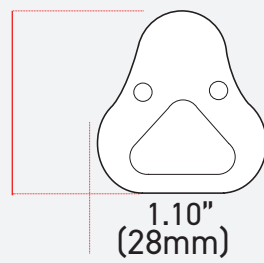

## SPECIFICATION

Base: T5  
Finish: Frost  
LED: 36  
Actual Dimensions: 8.625" [219.08mm]  
Voltage In: 120V AC  
Power: 4W  
Lumens: 412-4461lm  
Colour Rendering Index: >80  
3CCT: 2700K/4000K/6000K  
Lifespan: 50000 Hours  
Dimmable: Yes  
Chip: SMD3014  
LED Manufacturer: LUMENMAX

## DIMENSIONS

1.55"  
(39mm)

1.10"  
(28mm)

8.625"  
(219.08mm)