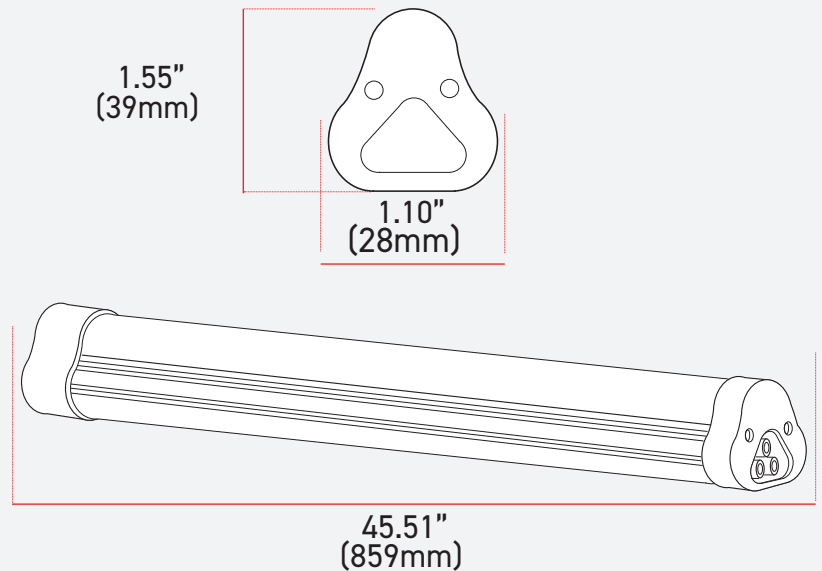

T5 UNDERCABINETS

4FT

MODEL NO.

T5101043CTWH

SPECIFICATION

Base: T5
Finish: Frost
LED: 144
Actual Dimensions: 45.51" [3ft 9 1/2"]
Voltage In: 120V AC
Power: 15W
Lumens: 1632-1731lm
Colour Rendering Index: >80
3CCT: 2700K/4000K/6000K
Lifespan: 50000 Hours
Dimmable: Yes
Chip: SMD3014
LED Manufacturer: LUMENMAX

CERTIFICATE:

DIMENSIONS

ACCESSORIES

Hardwire Box

- CN2011---C: With Switch
- CN3011---C: Without Switch

Female- Male Link Connector

- CN5011---W-C

Female - Male Connector