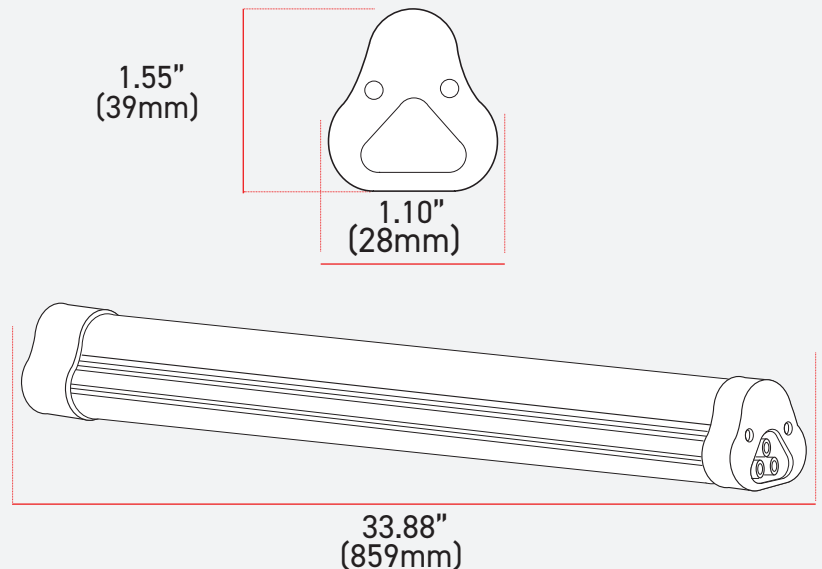

T5 UNDERCABINETS

MODEL NO.

T5101033CTWH

SPECIFICATION

Base: T5
Finish: Frost
LED: 120
Actual Dimensions: 33.88" [2ft 9 7/8"]
Voltage In: 120V AC
Power: 12W
Lumens: 1393-1469lm
Colour Rendering Index: >80
3CCT: 2700K/4000K/6000K
Lifespan: 50000 Hours
Dimmable: Yes
Chip: SMD3014
LED Manufacturer: LUMENMAX

CERTIFICATE:

DIMENSIONS

ACCESSORIES

Hardwire Box

- CN2011---C: With Switch
- CN3011---C: Without Switch

Female- Male Link Connector

- CN5011---W-C

Female - Male Connector