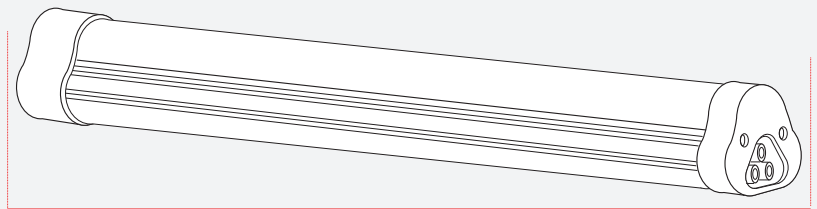

T5 UNDERCABINETS

2FT

MODEL NO.

T5101023CTWH

SPECIFICATION

Base: T5
Finish: Frost
LED: 70
Actual Dimensions: 21.85" [1 ft 9 7/8"]
Voltage In: 120V AC
Power: 7W
Lumens: 832-880lm
Colour Rendering Index: >80
3CCT: 2700K/4000K/6000K
Lifespan: 50000 Hours
Dimmable: Yes
Chip: SMD3014
LED Manufacturer: LUMENMAX

CERTIFICATE:

DIMENSIONS

1.55"
(39mm)

1.10"
(28mm)

21.85"
(555mm)

ACCESSORIES

Hardwire Box

- CN2011---C: With Switch
- CN3011---C: Without Switch

Female- Male Link Connector

- CN5011---W-C

Female - Male Connector

- CN1014---C: 6"Interlinkable wire
- CN1024---C: 12"Interlinkable wire
- CN1034---C: 24"Interlinkable wire
- CN1044---C: 36"Interlinkable wire
- CN1214---C: 72"Interlinkable wire