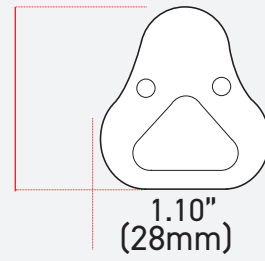

T5 UNDERCABINETS

2FT

MODEL NO.

T5101023CTWH

SPECIFICATION

Base: T5
Finish: Frost
LED: 70
Actual Dimensions: 21.85" [1 ft 9 7/8"]
Voltage In: 120V AC
Power: 7W
Lumens: 832-880lm
Colour Rendering Index: >80
3CCT: 2700K/4000K/6000K
Lifespan: 50000 Hours
Dimmable: Yes
Chip: SMD3014
LED Manufacturer: LUMENMAX

CERTIFICATE:

DIMENSIONS

1.55"
(39mm)

1.10"
(28mm)

21.85"
(555mm)

ACCESSORIES

Hardwire Box

- CN2011---C: With Switch
- CN3011---C: Without Switch