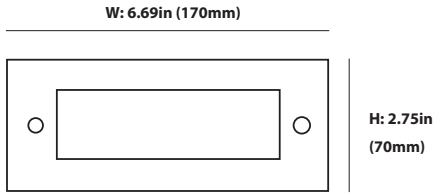

Luminiz*

We are everywhere

LANDSCAPE 12V AC/DC STEPLIGHT (12 LED)

ITEM	MODEL NUMBER	FEATURES
------	--------------	----------

Model

SS23013--WWC	2700K LED
SS23013--CWC	6000K LED

Product Specification

Material: Stainless Steel 304
 Power: 3W
 Integrated LED: Yes
 Type of LED: Bridgelux
 IP Rating: IP65
 Lifespan(Hours): 25,000
 Dimensions: Steplight: W: 6.69" (170mm), H: 2.75" (70mm)
 Base: W: 1.6" (41mm) L: 5" (127mm) H: 2.24" (57mm)