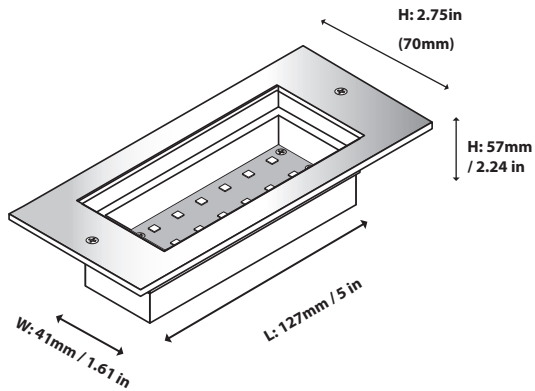

Luminiz*

We are everywhere

LANDSCAPE 12V AC/DC STEPLIGHT (12 LED)

ITEM	MODEL NUMBER	FEATURES
------	--------------	----------

Model

SS23013--WWC	2700K LED
SS23013--CWC	6000K LED

Product Specification

Material: Stainless Steel 304
 Power: 3W
 Integrated LED: Yes
 Type of LED: Bridgelux
 IP Rating: IP65
 Lifespan(Hours): 25,000
 Dimensions: Steplight: W: 6.69" (170mm), H: 2.75" (70mm)
 Base: W: 1.6" (41mm) L: 5" (127mm) H: 2.24" (57mm)

Fig. 1

- Cut a hole for the plastic sleeve or for concrete fix sleeve to the inside of the shuttering
- Screw the body to the box.
- Screw the cover to the body firmly.