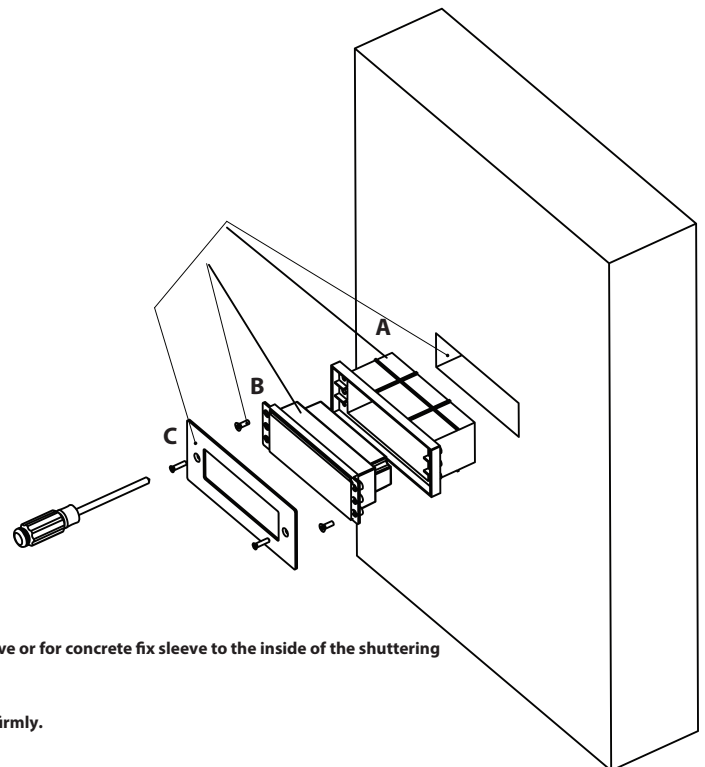

Luminiz*

We are everywhere

LANDSCAPE 12V AC/DC STEPLIGHT (12 LED)

ITEM	MODEL NUMBER	FEATURES
------	--------------	----------

Model

SS23013--WWC	2700K LED
SS23013--CWC	6000K LED

Product Specification

Material: Stainless Steel 304
 Power: 3W
 Integrated LED: Yes
 Type of LED: Bridgelux
 IP Rating: IP65
 Lifespan(Hours): 25,000
 Dimensions: Steplight: W: 6.69" (170mm), H: 2.75" (70mm)
 Base: W: 1.6" (41mm) L: 5" (127mm) H: 2.24" (57mm)

INSTALLATION INSTRUCTIONS

IMPORTANT SAFETY INSTRUCTION
 Read all instructions before installation or maintenance.
 Retain for future references.

WARNING

Turn power OFF from electrical panel before installation or maintenance.
 DANGER: RISK OF SHOCK. TO AVOID POSSIBLE ELECTRICAL SHOCK, BE SURE THAT POWER SUPPLY IS TURNED OFF AT FUSE BOX/PANEL OR CIRCUIT BREAKER BEFORE INSTALLATION OR SERVICING FIXTURE.

Fig. 1

- Cut a hole for the plastic sleeve or for concrete fix sleeve to the inside of the shuttering
- Screw the body to the box.
- Screw the cover to the body firmly.