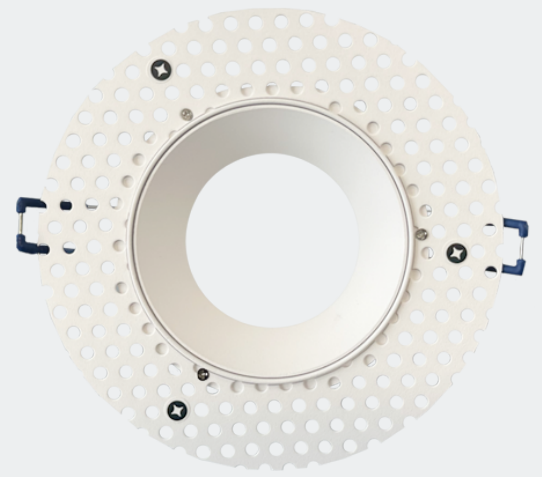

# SOLO ROUND

### MODEL NO.

TN12340---WH

### DIMENSIONS

CUT HOLE: 4 1/8" (105mm)

### OUTER TRIM

Tilt Angle: 30°  
Material: Diecast aluminum