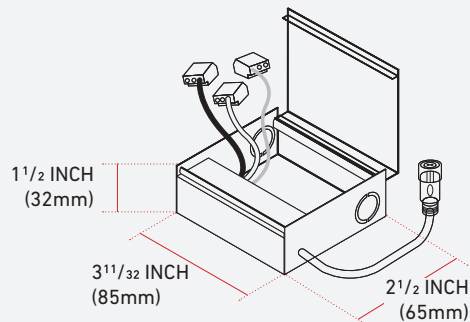

- Warm White (3000K)
- Natural White (4000K)
- Cold White (5000K)
- White Trim
- Black Trim
- Brushed Nickel Trim

FEATURES

ACCESSORIES

- Slims Recessed Driver (Included)

DIMENSIONS

Cut Size
 4 1/4"
 (108mm)