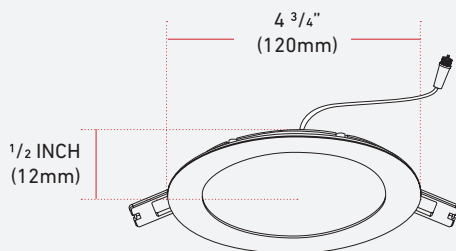

SPECIFICATION

Product Specification

LED Type: SMD2835
 Beam Angle: 110°
 Voltage IN: 120V AC
 Frequency: 60Hz
 Power: 9W
 Lumens: 630lm(3000K & 4000K) 630lm (5000K)
 Power Factor: ≥0.9
 Color Rendering Index: >80
 Color Temperature: 3000K/4000K/5000K
 Lifespan: 50000 hours
 Dimmable: Yes

- Warm White (3000K)
- Natural White (4000K)
- Cold White (5000K)
- White Trim
- Black Trim
- Brushed Nickel Trim

FEATURES

ACCESSORIES

- Slims Recessed Driver (Included)

DIMENSIONS

Cut Size
 4 1/4"
 (108mm)

NOTE:

- - DENOTES THE BEST DIMMING CAPABILITY
- - GOOD DIMMING

ORDERING GUIDE

PRODUCT	TYPE	SIZE	CCT	TRIM COLOUR	PACK
<input type="text"/>	<input type="text"/>	<input type="text"/>	<input type="text"/>	<input type="text"/>	<input type="text"/>
D: Downlight	L: Slims	3: 3 INCH 4: 4 INCH	30: 3000K 40: 4000K 50: 5000K 3CCT: 3CCT	W: White B: Black N: Brushed Nickel	6K: 6-pack