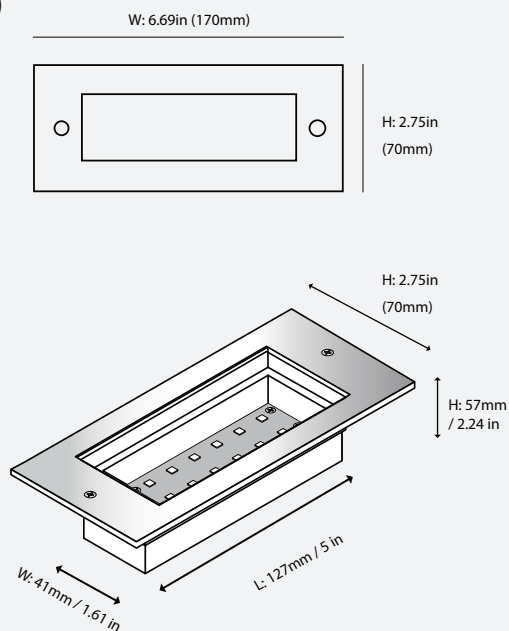

STEPLIGHT

LOW VOLTAGE LANDSCAPE

MODEL NO.

SS23013--WWC
SS23023--CWC

SPECIFICATION

Voltage: 12V AC/DC
Power: 3W
IP Rating: IP65
Integrated LED: Yes
Dimensions: Steplight: W: 6.69" (170mm)
H: 2.75" (70mm)
Base: W: 1.6" (41mm)
L: 5" (127mm) H: 2.24" (57mm)
Dimmable: No
Lifespan: 25,000 hrs
Material: Stainless Steel 304
Environmental Operating Temp: -20°C to 45°C

FEATURES

- Waterproof connectors included

APPLICATIONS

- Used for stairs and decks

CERTIFICATE:

DIMENSIONS

- Warm White (2700K)
- Cold White (6000K)

COMPATIBLE ACCESSORIES