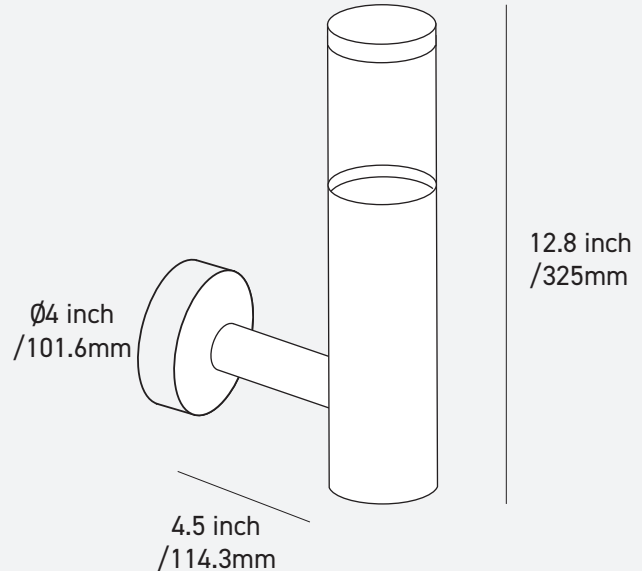

## SPECIFICATION

Voltage: 12V AC/DC  
Power: 6W  
IP Rating: IP65  
Lumens: 360  
Integrated LED: Yes  
Dimensions:  $\varnothing$ :2.6"(67mm), H:12.8"(325mm)  
Dimmable: No  
Lifespan: 25,000 hrs  
Material: Aluminum housing, plastic lens  
Environmental Operating Temp: -20°C to 45°C

## DIMENSIONS

- Warm White (2700K)
- Cold White (6000K)

$\varnothing$ 2.6 inch/67mm