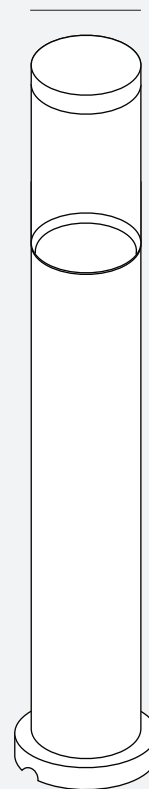

### MODEL NO.

SS141120--WWC  
SS141120--CWC

### SPECIFICATION

Voltage: 12V AC/DC  
Lumens: 360  
Power: 6W  
IP Rating: IP65  
Integrated LED: Yes  
Dimensions: 20.9 inches (Height)  
2.76 inches (Width)  
0.59 inches (Baseplate)  
Dimmable: No  
Lifespan: 25,000 hrs  
Material: Aluminum housing  
Lens: Frosted plastic  
Environmental Operating Temp: -20°C to 45°C

### APPLICATIONS

- Walkways, pathlights, gardens, terraces and borders

### DIMENSIONS

- Warm White (2700K)
- Cold White (6000K)

Ø2.76 inch/70mm

0.59 inch/  
14.99mm

20.9 inch  
/530.1mm