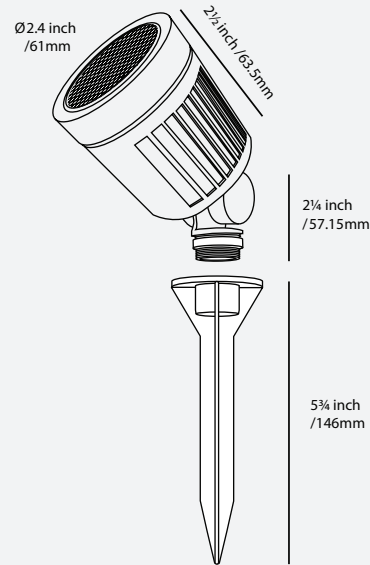

### SPECIFICATION

Voltage: 12V AC/DC  
Lumens: 360  
Power: 6W  
IP Rating: IP65  
Beam Angle: 22°  
Integrated LED: Yes  
Dimensions: 2.4 inches (62mm)  
    Height without Spike: 4.75 inches (120.65)  
    Height with Spike: 10.5 inches (266.7mm)  
Dimmable: No  
Lifespan: 25,000 hrs  
Material: Aluminum housing  
Lens: Glass  
Environmental Operating Temp: -20°C to 45°C

### DIMENSIONS

- Warm White (2700K)
- Cold White (6000K)