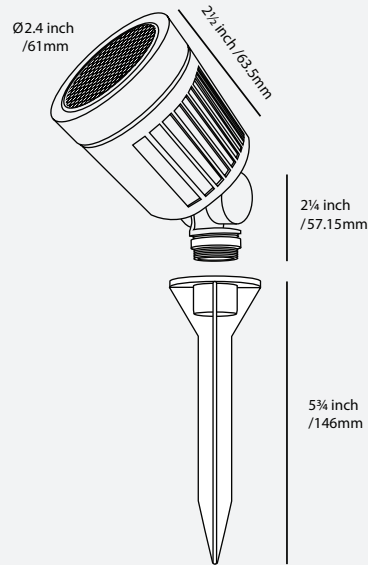

CANNON

LOW VOLTAGE LANDSCAPE

MODEL NO.

SS12914--WWC
SS12914--CWC

SPECIFICATION

Voltage: 12V AC/DC
Lumens: 360
Power: 6W
IP Rating: IP65
Beam Angle: 22°
Integrated LED: Yes
Dimensions: 2.4 inches (62mm)
 Height without Spike: 4.75 inches (120.65)
 Height with Spike: 10.5 inches (266.7mm)
Dimmable: No
Lifespan: 25,000 hrs
Material: Aluminum housing
Lens: Glass
Environmental Operating Temp: -20°C to 45°C

FEATURES

- Detachable spike with knockout included
- Waterproof connectors included

APPLICATIONS

- Used to wall wash, illuminate trees, facades and hedges

CERTIFICATE:

DIMENSIONS

- Warm White (2700K)
- Cold White (6000K)

COMPATIBLE ACCESSORIES

INCLUDED

ACC141-----
Ground Spike Set

NOT INCLUDED

ACC142-----
Base Plate

ACC143-----
6" Male to Male
Extender

ACC140-----
Hat

ACC144-----
1 1/2" Female to Female
Extender