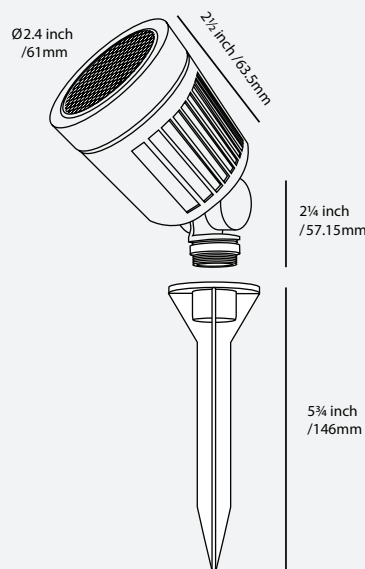

### SPECIFICATION

Voltage: 12V AC/DC  
 Lumens: 360  
 Power: 6W  
 IP Rating: IP65  
 Beam Angle: 22°  
 Integrated LED: Yes  
 3CCT: 2700K/4000K/6000K  
 Dimensions: 2.4 inches (62mm)  
 Height without Spike: 4.75 inches (120.65)  
 Height with Spike: 10.5 inches (266.7mm)  
 Dimmable: No  
 Lifespan: 25,000 hrs  
 Material: Aluminum housing  
 Lens: Glass  
 Environmental Operating Temp: -20°C to 45°C

### DIMENSIONS

☐ 3CCT (2700K/4000K/6000K)