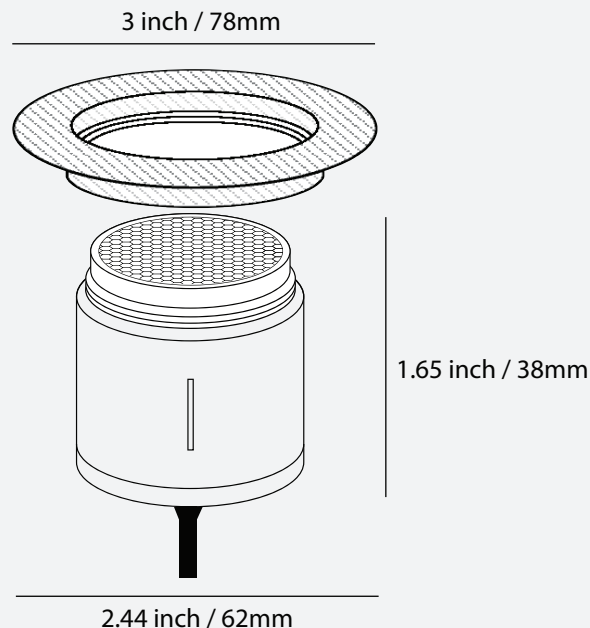

### SPECIFICATION

Voltage: 12V AC/DC

Lumens: 300

Power: 3W

IP Rating: IP67

Integrated LED: Yes

Dimensions: 1.65" (42mm), 3 inches (78mm)

Dimmable: No

Lifespan: 25,000 hrs

Material: Polycarbonate Shell with Stainless Steel 304 Ring

Cut Hole: 2 3/8 inches (142.24mm)

Environmental Operating Temp: -20°C to 45°C

### DIMENSIONS

Warm White (2700K)

Cold White (6000K)