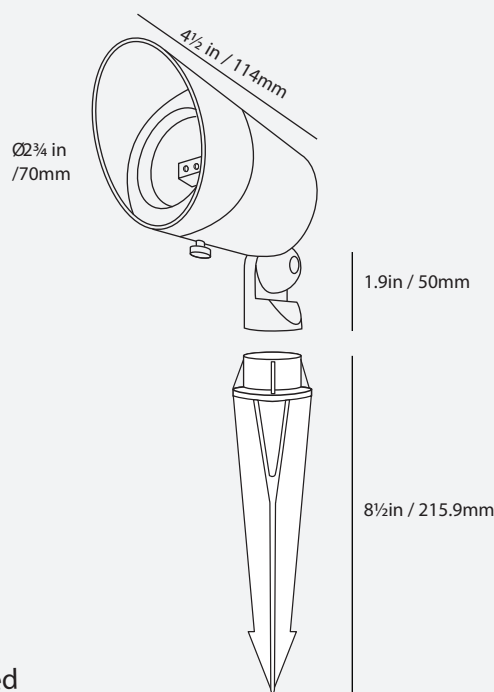

BRASS SPOTLIGHT

LOW VOLTAGE LANDSCAPE

MODEL NO.

SS12013---1B

SPECIFICATION

Voltage: 12V AC/DC

Power: 25W Max

IP Rating: IP65

Base: GU5.3

Dimensions: \varnothing :2.75"(63mm), Pole Height
H:1.96"(50mm) Depth: 4.5" (114mm)

Material: Brass

Integrated LED: No

Environmental Humidity: 0% - 95%

Operating Temp: -20°C to 45°C

FEATURES

• Waterproof connectors included

*Includes Ground Spike

APPLICATIONS

• Used to wall wash, illuminate trees, facades and hedges.

CERTIFICATE:

DIMENSIONS

*Bulb not included

COMPATIBLE ACCESSORIES

TRF100088-C - 88W LOW VOLTAGE TRANSFORMER