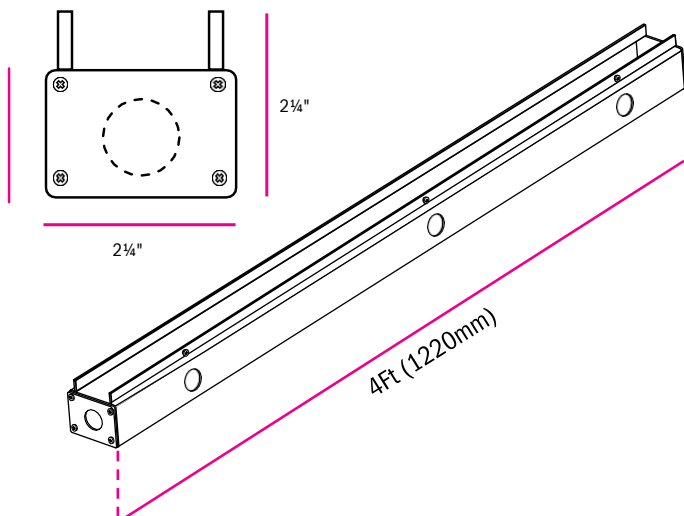

Cold White (4500-5000K)

TUBE

BOX

Product Name

SLRX2-30-F4CWC : 33W 4Ft SLRX

Product Specification

Lamp: Double LED T5 Tube

Diffuser: Frosted

Dimensions: (Tube) 3 ft 10" / 1168.4mm
(Box) 4 ft / 1220mm

Power(W): 33W

Voltage IN (Vin): 347V AC

Lifespan (hrs): > 30,000

Lumen (lm): 2000 (Standby Mode)
3300 (Sensor Activated Mode)

Colour Temperature : 4500K-5000K

CRI: >84

Motion Sensor: Yes

Knockouts on Box: 11

Hooks on Box: 3

Box Material: Aluminium

Environmental Specifications

Operating Temperature: -20 °C ~ 45 °C

Environmental Humidity: 10% ~ 90%