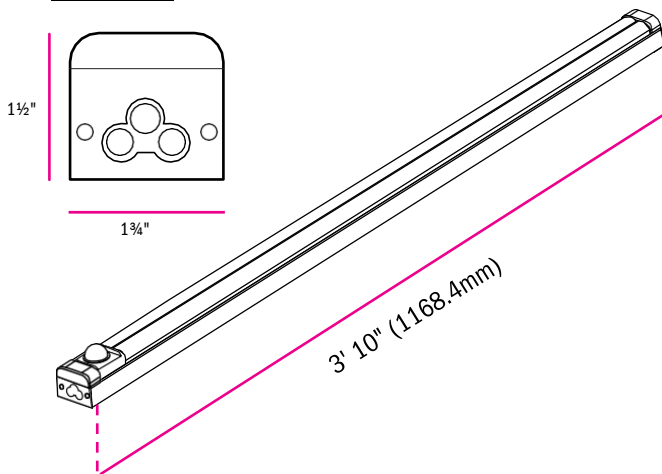

Cold White (4500-5000K)

TUBE

BOX

Product Name

SLRX2-30-F4CWC : 33W 4Ft SLRX

Product Specification

Lamp: Double LED T5 Tube

Diffuser: Frosted

Dimensions: (Tube) 3 ft 10" / 1168.4mm
(Box) 4 ft / 1220mm

Power(W): 33W

Voltage IN (Vin): 347V AC

Lifespan (hrs): > 30,000

Lumen (lm): 2000 (Standby Mode)
3300 (Sensor Activated Mode)

Colour Temperature : 4500K-5000K