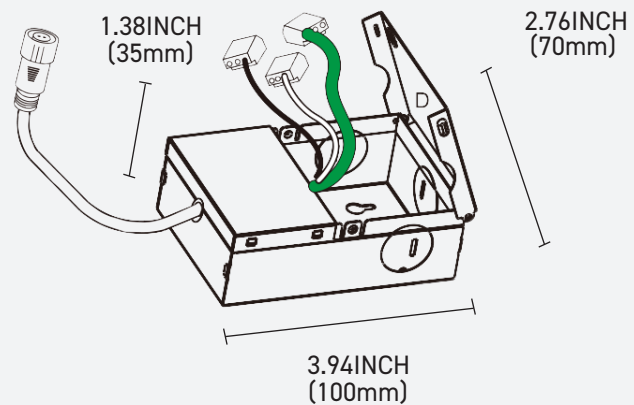

## DIMENSIONS

Cut Hole Size  
4 1/4" (108mm)

4.76 INCH  
(121mm)

3.94 INCH  
(100mm)