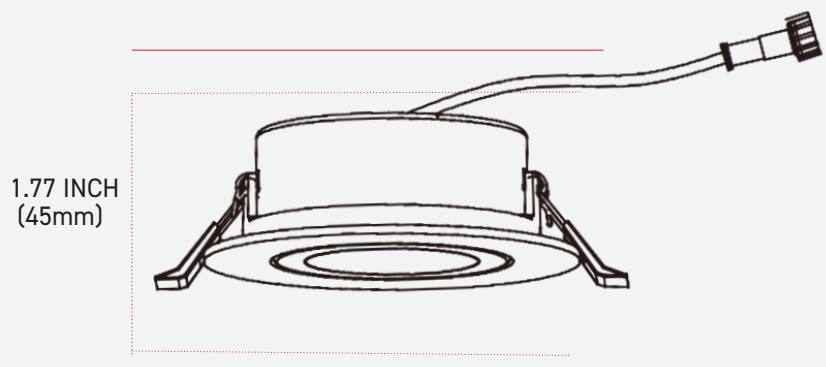

## DIMENSIONS

Cut Hole Size  
4 1/4" (108mm)

4.76 INCH  
(121mm)

3.94 INCH  
(100mm)