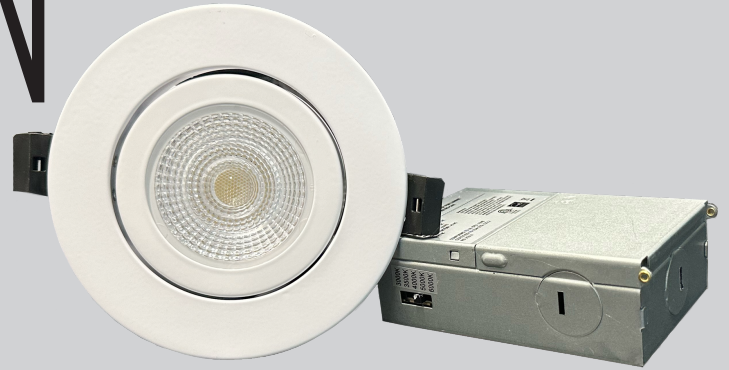

4" RETRO-CAN

SLIM RECESSED GIMBAL DOWNLIGHT
(NON-AIRTIGHT)

MODEL NO.

DS111405CTMW
DS111405CTBK

SPECIFICATION

Voltage IN: 120V AC
Frequency: 60Hz
Power: 9W
Lumens: 675lm
Power Factor: >0.95
CRI: 80
Dimmable: Yes
5CCT: 3000K/3500K/4000K/5000K/6000K
Lifespan: 50,000
Beam Angle: 38°
Cut Size: 3.74"/95mm

Driver Specification

Voltage IN: 120V AC
Output DC: 18-32V DC
Frequency: 60Hz
Power Factor: >0.95

Conforms to UL STD, 1598
Certified to CSA STD, C22.2

FEATURES

CERTIFICATE:

DIMENSIONS

Cuthole Size
3.74" (95mm)