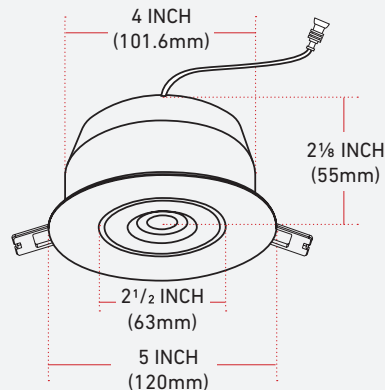

## ACCESSORIES

- Driver (Included)
- GP1011 (4 INCH with lip)
- GP1011N (4 INCH no lip)
- GPT401 (4 INCH with T-Bar)
- VB1011 (4 INCH)
- VB2011 (4 INCH)

## DIMENSIONS

**Cut Size**  
 4 INCH  
 (101.6mm)