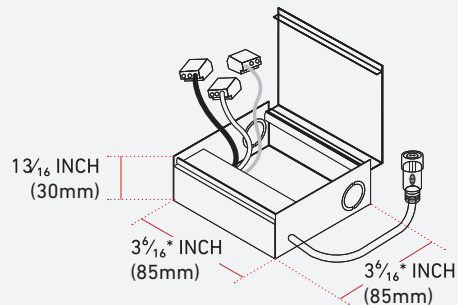

## ACCESSORIES

- Driver (Included)
- GP1011 (4 INCH with lip)
- GP1011N (4 INCH no lip)
- GPT401 (4 INCH with T-Bar)
- VB1011 (4 INCH)
- VB2011 (4 INCH)

## DIMENSIONS

**Cut Size**  
 4 INCH  
 (101.6mm)