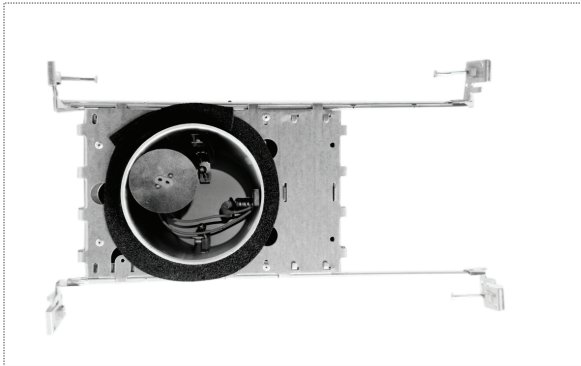

Line Voltage Bulb with E26 Base

Product Name

NCIC1----4--C : 4" Line Voltage Insulated New Construction

Product Specification

Base: E26
 Size (inch): 4
 Input Voltage: 120V AC
 Output Voltage: 120V AC
 Push-in connector: Included