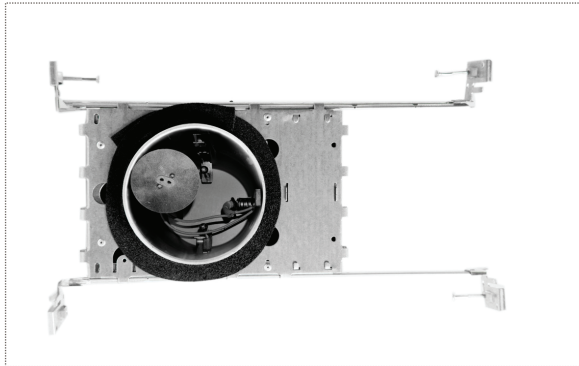

Stucco Blocker™

Quick Connectors

Shut off Sensor

Recommended Bulb

MR16

Line Voltage Bulb with E26 Base

Product Name

NCNIC1----35-C : 3.5" Line Voltage Non Insulated New Construction

Product Specification

Base: E26
 Size (inch): 3.5
 Input Voltage: 120V AC
 Output Voltage: 120V AC
 Push-in connector: Included

Environment Specification

Operating Temperature: -20 °C ~ 45 °C
 Environmental Humidity: 0% ~ 99%

JDR
 Line Voltage Bulb with E26 Base

Product Name

NCIC1-----35-C : 3.5" Line Voltage Insulated New Construction

Product Specification

Base: E26
 Size (inch): 3.5
 Input Voltage: 120V AC
 Output Voltage: 120V AC
 Push-in connector: Included