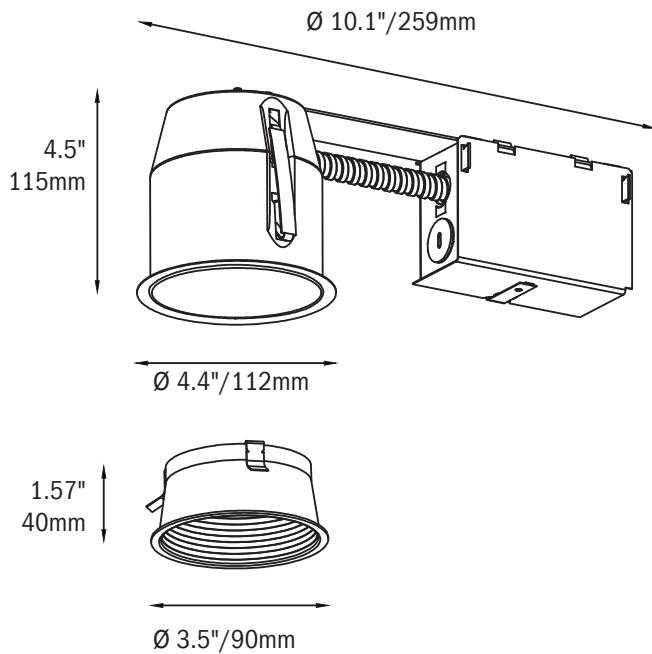

Product Name

RNIC1-----35BC : 3.5" Line Voltage Non Insulated Remodel

Product Specification

Base: E26
Size (inch): 3.5
Input Voltage: 120V AC
Output Voltage: 120V AC
Push-in connector: Included

Includes 3.5" White Baffle Trim

Environment Specification

Operating Temperature: -20 °C ~ 45 °C
Environmental Humidity: 0% ~ 99%

Advantages

High Quality Construction
Detachable Socket
Heavy Duty Door for Electrical Box

Product Features

Stucco Blocker™
Quick Connectors
Shut off Sensor

Recommended Bulb

MR16
Line Voltage Bulb with E26 Base