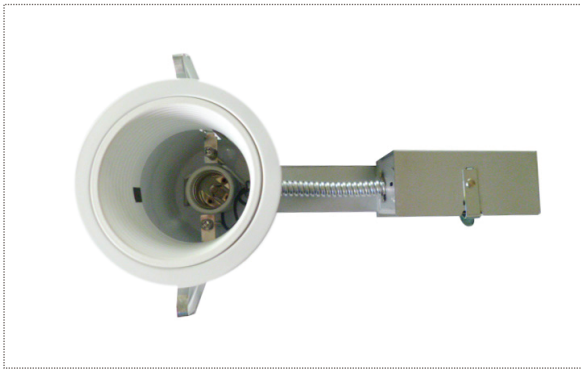

Recommended Bulb

GU10
Line Voltage Bulb with GU10 Base

Product Name

RLNIC1----35-C : 3.5" Low Voltage Non-Insulated Remodel

Product Specification

Base: GU5.3
 Size (inch): 3.5
 Input Voltage: 120V AC
 Output Voltage: 12V AC
 Low Voltage
 Push-in connector: Included
 Transformer: Included

Product Features

12V AC High Quality Transformer
 Stucco Blocker™
 Quick Connectors
 Shut off Sensor

Recommended Bulb

MR16
 Low Voltage Bulb with GU5.3 Base

Product Name

RNIC1-----35BC : 3.5" Line Voltage Non Insulated Remodel

Product Specification

Base: E26
 Size (inch): 3.5
 Input Voltage: 120V AC
 Output Voltage: 120V AC
 Push-in connector: Included

Includes 3.5" White Baffle Trim

Environment Specification

Operating Temperature: -20 °C ~ 45 °C
 Environmental Humidity: 0% ~ 99%

JDR
 Line Voltage Bulb with E26 Base

Product Name

NCIC1-----35-C : 3.5" Line Voltage Insulated New Construction

Product Specification

Base: E26
 Size (inch): 3.5
 Input Voltage: 120V AC
 Output Voltage: 120V AC
 Push-in connector: Included