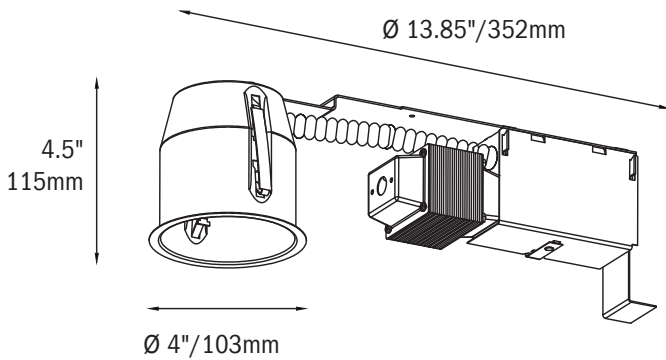

Product Name

RLNIC1----35-C : 3.5" Low Voltage Non-Insulated Remodel

Product Specification

Base: GU5.3
Size (inch): 3.5
Input Voltage: 120V AC
Output Voltage: 12V AC
Low Voltage
Push-in connector: Included
Transformer: Included

Environment Specification

Operating Temperature: -20 °C ~ 45 °C
Environmental Humidity: 0% ~ 99%

Advantages

High Quality Construction
LED Compatible Transformer
Thermally Protected Transformer
Heavy Duty Door for Electrical Box

Product Features

12V AC High Quality Transformer
Stucco Blocker™
Quick Connectors
Shut off Sensor

Recommended Bulb

MR16
Low Voltage Bulb with GU5.3 Base