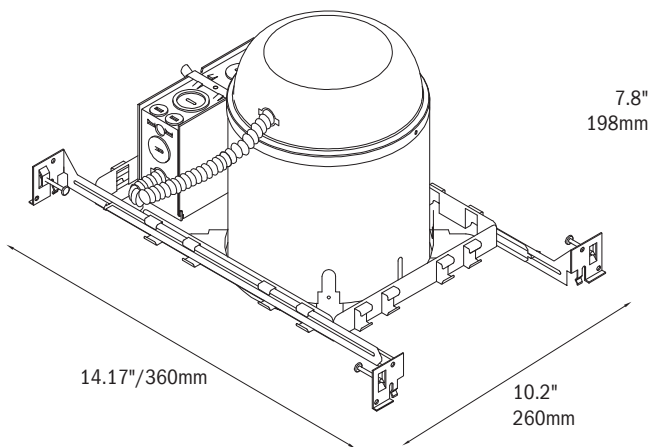

Recommended Bulb

BR30, BR40, PAR30, PAR 38, PAR40

Line Voltage Bulb with E26 Base