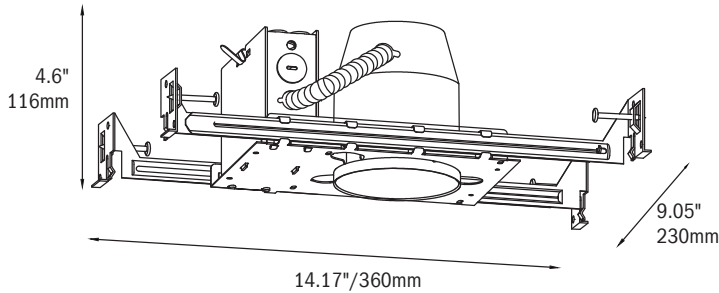

Product Name

NCNIC1----35-C : 3.5" Line Voltage Non Insulated New Construction

Product Specification

Base: E26
Size (inch): 3.5
Input Voltage: 120V AC
Output Voltage: 120V AC
Push-in connector: Included

Environment Specification

Operating Temperature: -20 °C ~ 45 °C
Environmental Humidity: 0% ~ 99%

Advantages

High Quality Construction
Detachable Sockets
Vertical & Horizontal Mounting Brackets
Heavy Duty Door for Electrical Box

Product Features

Stucco Blocker™
Quick Connectors
Shut Off Sensor

Recommended Bulb

JDR
Line Voltage Bulb with E26 Base