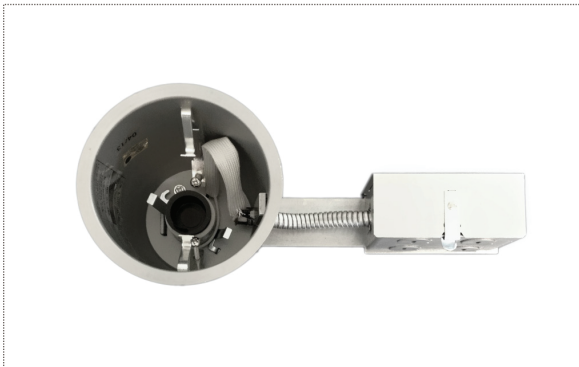

Product Name

RNIC1----4--C : 4" Line Voltage Non Insulated Remodel

Product Specification

Base: E26

Size (inch): 4

Input Voltage: 120V AC

Output Voltage: 120V AC

Push-in connector: Included

Environment Specification

Operating Temperature: -20 °C ~ 45 °C

Environmental Humidity: 0% ~ 99%

Advantages

High Quality Construction

Detachable Socket

Heavy Duty Door for Electrical Box

Product Features

120V AC

Stucco Blocker™

Quick Connectors

Shut off Sensor

Recommended Bulb

JDR, R20, PAR20

Line Voltage Bulb with E26 Base