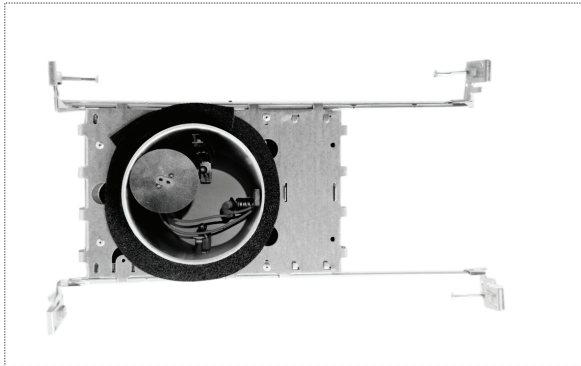

Luminiz

RECESS : 4" LINE VOLTAGE NON INSULATED NEW CONSTRUCTION