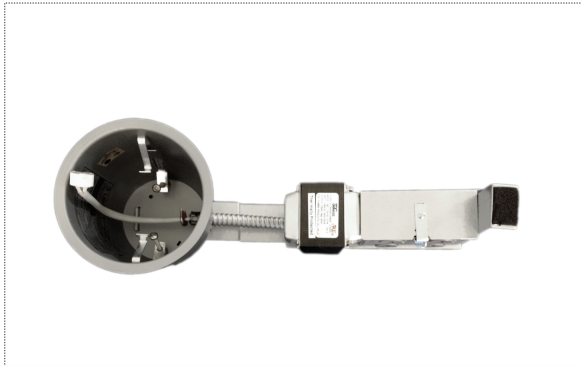

**Product Name**

RNIC1----3--C : 3" Line Voltage Non Insulated Remodel

Product Specification

Base: GU10
Size (inch): 3
Input Voltage: 120V AC
Output Voltage: 120V AC
Push-in connector: Included

Environment Specification

Recommended Bulb

GU10
Line Voltage Bulb with GU10 Base

Product Name

RLNIC1----35-C : 3.5" Low Voltage Non-Insulated Remodel

Product Specification

Base: GU5.3
 Size (inch): 3.5
 Input Voltage: 120V AC
 Output Voltage: 12V AC
 Low Voltage
 Push-in connector: Included
 Transformer: Included

JDR
 Line Voltage Bulb with E26 Base

Product Name

NCIC1-----35-C : 3.5" Line Voltage Insulated New Construction

Product Specification

Base: E26
 Size (inch): 3.5
 Input Voltage: 120V AC
 Output Voltage: 120V AC
 Push-in connector: Included