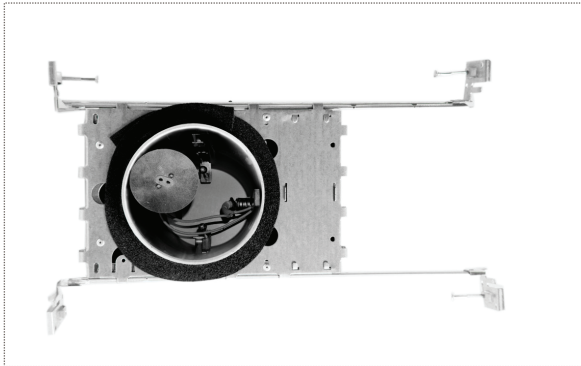

Quick Connectors

Shut off Sensor

Recommended Bulb

JDR, R20, PAR20

Line Voltage Bulb with E26 Base

**Product Name**

NCLIC1-----4--C : 4" Low Voltage Insulated New Construction

Product Specification