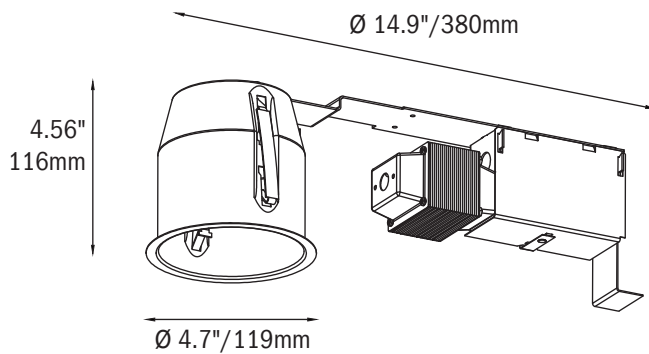

Product Name

RLNIC1----4--C : 4" Low Voltage Non Insulated Remodel

Product Specification

Base: GU5.3
Size (inch): 4
Input Voltage: 120V AC
Output Voltage: 12V
Low Voltage
Push-in connector: Included
Transformer: Included

Environment Specification

Operating Temperature: -20 °C ~ 45 °C
Environmental Humidity: 0% ~ 99%

Advantages

High Quality Construction
LED Compatible Transformer
Thermally Protected Transformer
Heavy Duty Door for Electrical Box

Product Features

12V AC High Quality Transformer
Stucco Blocker™
Quick Connectors
Shut off Sensor

Recommended Bulb

MR16
Low Voltage Bulb with GU5.3 Base