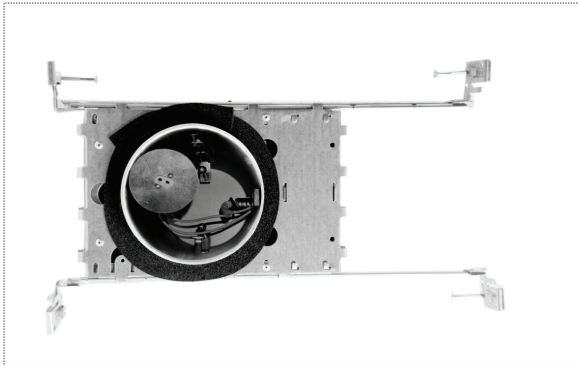

JDR
 Line Voltage Bulb with E26 Base

Product Name

NCIC1-----35-C : 3.5" Line Voltage Insulated New Construction

Product Specification

Base: E26
 Size (inch): 3.5
 Input Voltage: 120V AC
 Output Voltage: 120V AC
 Push-in connector: Included