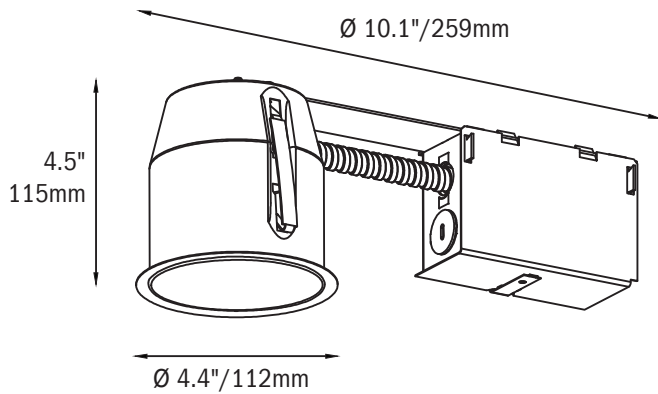

Product Name

RNIC1-----35-C : 3.5" Line Voltage Non Insulated Remodel

Product Specification

Base: E26

Size (inch): 3.5

Input Voltage: 120V AC

Output Voltage: 120V AC

Push-in connector: Included

Environment Specification

Operating Temperature: -20 °C ~ 45 °C

Environmental Humidity: 0% ~ 99%

Advantages

High Quality Construction

Detachable Socket

Heavy Duty Door for Electrical Box

Product Features

Stucco Blocker™

Quick Connectors

Shut off Sensor

Recommended Bulb

MR16

Line Voltage Bulb with E26 Base