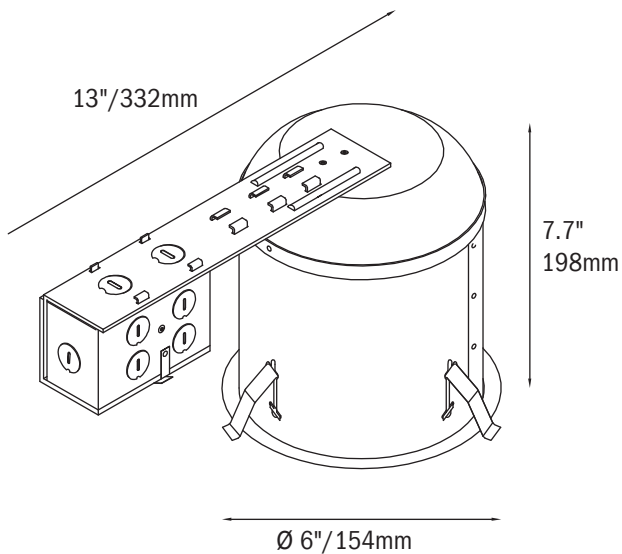

Product Name

RIC1-----6--C : Remodel Voltage IC 6"

Product Specification

Base: E26
Dimensions (inch): 6
Input Voltage (V):120V AC
Output Voltage (V): 120V AC
Push In Connector: Included

Environment Specification

Operating Temperature: -20 °C ~ 45 °C
Environmental Humidity: 0% ~ 99%

Advantages

High Quality Construction
Detachable Sockets
U Shaped Adjustable Socket Holder
Heavy Duty Door for Electrical Box

Product Features

Stucco Blocker™
Insulation Contact Rated
Shut off Sensor

Recommended Bulb

BR30, BR40, PAR30, PAR 38, PAR40
Line Voltage Bulb with E26 Base