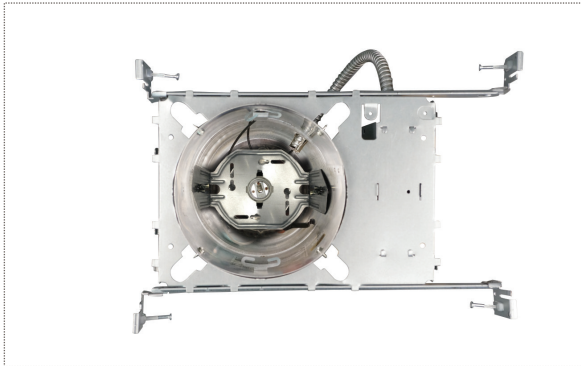

Product Name

NCIC1-----6--C : 6" Line Voltage Insulated New Construction

Product Specification

Base: E26

Size (inch): 6

Input Voltage: 120V AC

Output Voltage: 120V AC

Push-in connector: Included

Environment Specification

Operating Temperature: -20 °C ~ 45 °C

Environmental Humidity: 0% ~ 99%

Advantages

High Quality Construction

Detachable Sockets

Vertical & Horizontal Mounting Brackets

Heavy Duty Door for Electrical Box

Product Features

Stucco Blocker™

Safety

Insulation Contact Rated

Shut Off Sensor

Recommended Bulb

BR30, BR40, PAR30, PAR 38, PAR40

Line Voltage Bulb with E26 Base