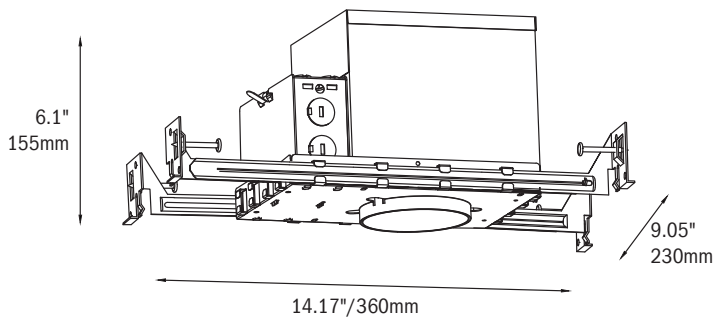

Product Name

NCIC1-----35-C : 3.5" Line Voltage Insulated New Construction

Product Specification

Base: E26
Size (inch): 3.5
Input Voltage: 120V AC
Output Voltage: 120V AC
Push-in connector: Included

Environment Specification

Operating Temperature: -20 °C ~ 45 °C
Environmental Humidity: 0% ~ 99%

Advantages

High Quality Construction
Detachable Sockets
Vertical & Horizontal Mounting Brackets
Heavy Duty Door for Electrical Box

Product Features

Stucco Blocker™
Quick Connectors
Shut Off Sensor

Recommended Bulb

JDR
Line Voltage Bulb with E26 Base