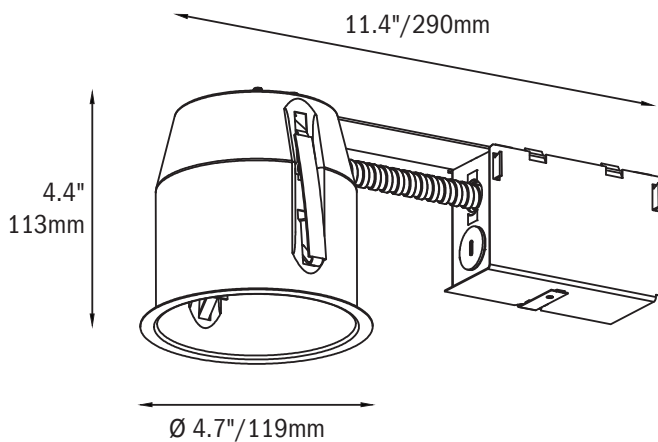

Product Name

RNIC1----4--C : 4" Line Voltage Non Insulated Remodel

Product Specification

Base: E26

Size (inch): 4

Input Voltage: 120V AC

Output Voltage: 120V AC

Push-in connector: Included

Environment Specification

Operating Temperature: -20 °C ~ 45 °C

Environmental Humidity: 0% ~ 99%

Advantages

High Quality Construction

Detachable Socket

Heavy Duty Door for Electrical Box

Product Features

120V AC

Stucco Blocker™

Quick Connectors

Shut off Sensor

Recommended Bulb

JDR, R20, PAR20

Line Voltage Bulb with E26 Base