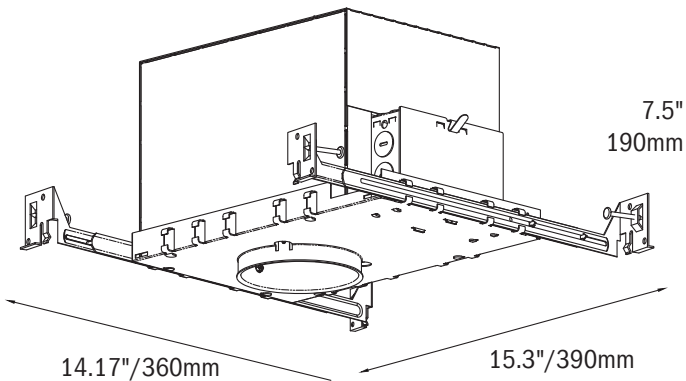

Product Name

NCLIC1-----4--C : 4" Low Voltage Insulated New Construction

Product Specification

Base: GU5.3
Size (inch): 4
Input Voltage: 120V AC
Output Voltage: 12V AC
Push-in connector: Included
Transformer: Included

Environment Specification

Operating Temperature: -20 °C ~ 45 °C
Environmental Humidity: 0% ~ 99%

Advantages

High Quality Construction
Heavy Duty Door for Electrical Box

Product Features

Stucco Blocker™
Quick Connectors
Insulation Contact Rated
Shut off Sensor

Recommended Bulb

MR16
Low Voltage Bulb with GU5.3 Base