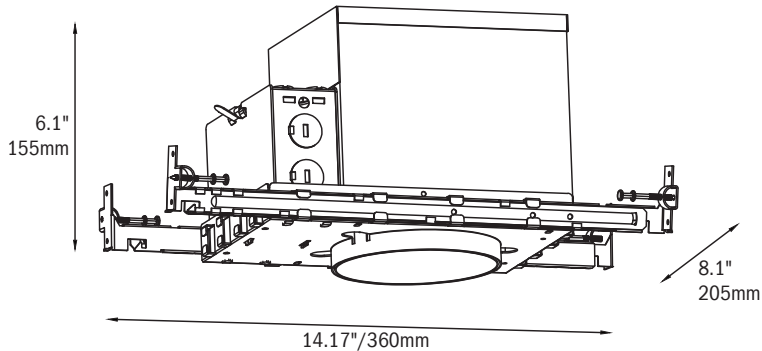

Recommended Bulb

JDR, R20, PAR20
Line Voltage Bulb with E26 Base