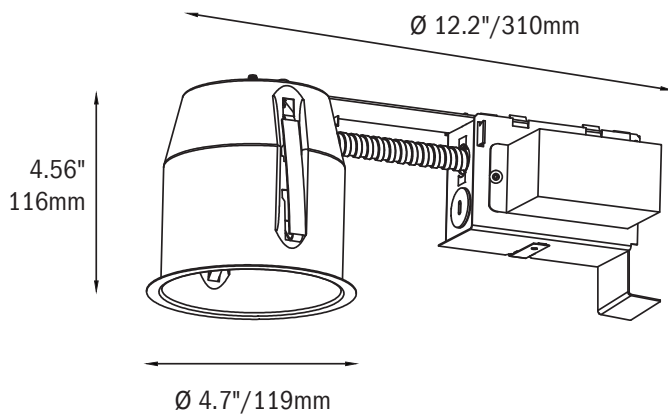

Product Name

RLNICE1---4--C : 4" Low Voltage Non Insulated Electronic Remodel

Product Specification

Base: GU5.3
Size (inch): 4
Input Voltage: 120V AC
Output Voltage: 12V AC
Low Voltage
Push-in connector: Included
Electronic Ballast: Included

Environment Specification

Operating Temperature: -20 °C ~ 45 °C
Environmental Humidity: 0% ~ 99%

Advantages

High Quality Construction
LED Compatible Transformer
Thermally Protected Transformer
Heavy Duty Door for Electrical Box

Product Features

12V AC High Quality Transformer
Stucco Blocker™
Quick Connectors
Shut off Sensor

Recommended Bulb

MR16
Low Voltage Bulb with GU5.3 Base