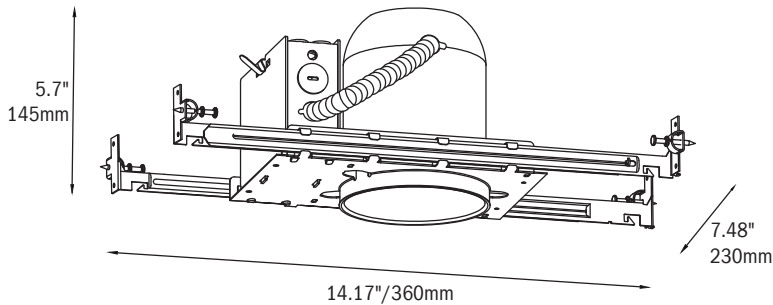

Line Voltage Bulb with E26 Base

Product Name

NCIC1----4--C : 4" Line Voltage Insulated New Construction

Product Specification

Base: E26
 Size (inch): 4
 Input Voltage: 120V AC
 Output Voltage: 120V AC
 Push-in connector: Included