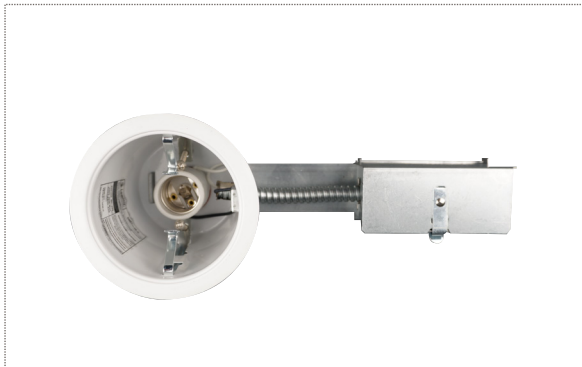

Product Name

RNIC1-----35-C : 3.5" Line Voltage Non Insulated Remodel

Product Specification

Base: E26

Size (inch): 3.5

Input Voltage: 120V AC

Output Voltage: 120V AC

Push-in connector: Included

Environment Specification

Operating Temperature: -20 °C ~ 45 °C

Environmental Humidity: 0% ~ 99%

Advantages

High Quality Construction

Detachable Socket

Heavy Duty Door for Electrical Box

Product Features

Stucco Blocker™

Quick Connectors

Shut off Sensor

Recommended Bulb

MR16

Line Voltage Bulb with E26 Base