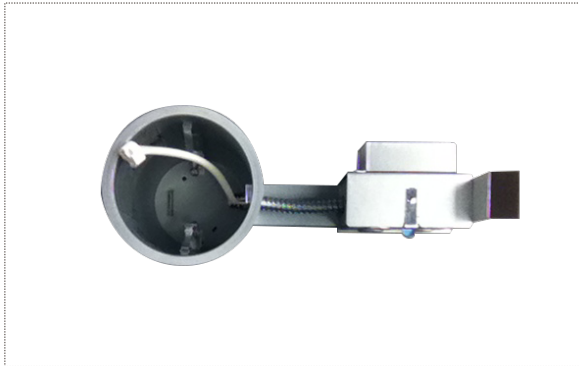

Product Name

RLNICE1---4--C : 4" Low Voltage Non Insulated Electronic Remodel

Product Specification

Base: GU5.3
Size (inch): 4
Input Voltage: 120V AC
Output Voltage: 12V AC
Low Voltage
Push-in connector: Included
Electronic Ballast: Included

Environment Specification

Operating Temperature: -20 °C ~ 45 °C
Environmental Humidity: 0% ~ 99%

Advantages

High Quality Construction
LED Compatible Transformer
Thermally Protected Transformer
Heavy Duty Door for Electrical Box

Product Features

12V AC High Quality Transformer
Stucco Blocker™
Quick Connectors
Shut off Sensor

Recommended Bulb

MR16
Low Voltage Bulb with GU5.3 Base