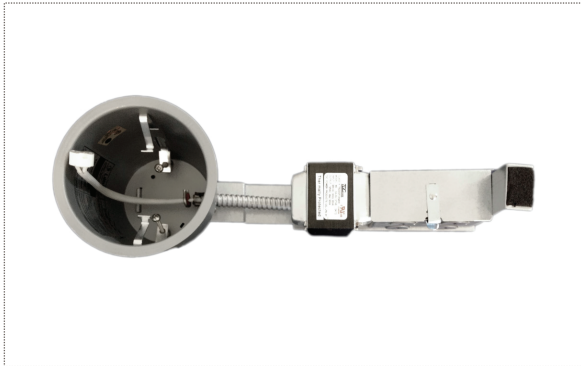

Product Name

RLNIC1----4--C : 4" Low Voltage Non Insulated Remodel

Product Specification

Base: GU5.3
Size (inch): 4
Input Voltage: 120V AC
Output Voltage: 12V
Low Voltage
Push-in connector: Included
Transformer: Included

Environment Specification

Operating Temperature: -20 °C ~ 45 °C
Environmental Humidity: 0% ~ 99%

Advantages

High Quality Construction
LED Compatible Transformer
Thermally Protected Transformer
Heavy Duty Door for Electrical Box

Product Features

12V AC High Quality Transformer
Stucco Blocker™
Quick Connectors
Shut off Sensor

Recommended Bulb

MR16
Low Voltage Bulb with GU5.3 Base