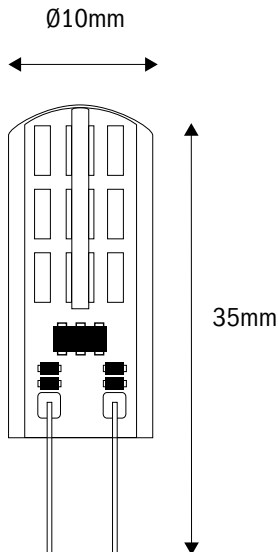

Warm White  
(3000K)

Cold White  
(5000K)

**Product Name**

G4D1--1--C-WWC - 1.5W G4 WARM WHITE 3000K

G4D1--1--C-CWC - 1.5W G4 WARM WHITE 5000K

**Product Specification**

Base: G4

Number of LED: 24

Type of LED: SMD3014

Dimmable: Yes

Input Voltage: 12V AC/DC

Power: 1.5W

Lumen: 120lm

Life Span: 25000hrs

Size: D10\*H35mm

Beam Angle: 360°