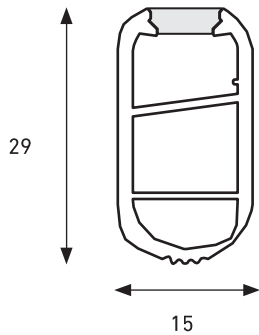

### SURFACE MOUNT CLOSET PROFILE

#### DESCRIPTION

Practical and elegant. 10° beam angle. Points away from your eyes to illuminate your clothes. Perfect for dark wardrobes and spaces lacking natural light.

#### FEATURES

- Maximum load - 45kg per meter. Longer length will reduce maximum load
- Dot free frosted lens to pair with Luminiz LED strip

#### DIMENSIONS (in MM)