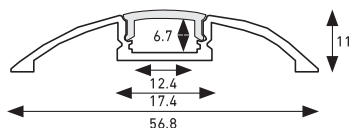

DIMENSIONS (in MM)

ACCESSORIES

Endcaps x 1 Set

EXECS026

Brackets/Clips

EXCL01

EXS026

ALUMINUM PROFILE

SURFACE MOUNT PROFILE

DESCRIPTION

Stylish line of light. 2 meters in length, compact and versatile. Made from high quality anodized aluminum.

FEATURES

- Dot free frosted lens to pair with Luminiz LED strip
- Includes end caps and clips.
- Increases the lifespan of the LED strip