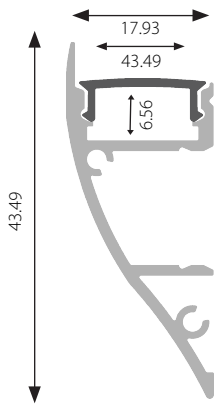

## ALUMINUM PROFILE

#### DESCRIPTION

For flat wall lighting. Bring spaces to life. Can be used to uplight or downlight. 2 meters length. Made from high quality anodized aluminum.

#### DIMENSIONS(IN MM)