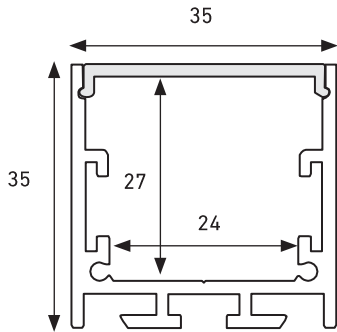

### DESCRIPTION

Versatile extrusion that can be mounted on walls, ceilings or to be hung for suspended lighting effect. 2.5 meters in length. Made with high quality anodized aluminum.

### DIMENSIONS (in MM)