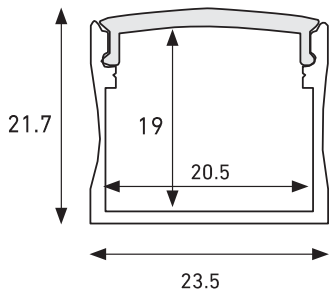

EXS023

ALUMINUM PROFILE

SURFACE MOUNT PROFILE

DESCRIPTION

Stylish line of light. 2 meters in length, compact and versatile. Made from high quality anodized aluminum.

DIMENSIONS (in MM)

FEATURES

- Dot free frosted lens to pair with Luminiz LED strip
- Includes end caps and mounting brackets.
- Increases the lifespan of the LED strip