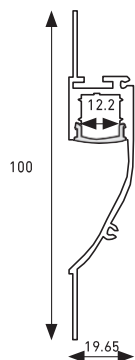

DIMENSIONS (in MM)

ACCESSORIES

Endcaps

EXFT27

ALUMINUM PROFILE

RECESSED TRIMLESS TILE PROFILE

DESCRIPTION

Accent illumination without glare. Replace or use in conjunction with traditional plaster and wood moulding. 2 meters length. Made from high quality anodized aluminum.