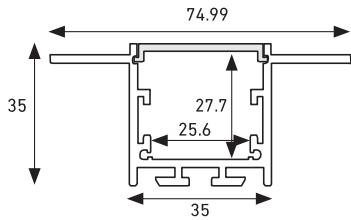

DIMENSIONS (in MM)

ACCESSORIES

Endcaps

EXFT25

ALUMINUM PROFILE

RECESSED TRIMLESS PROFILE

DESCRIPTION

Create seamless light in walls and ceilings. 2 meters in length. Made with high quality anodized aluminum.