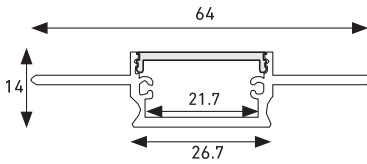

DIMENSIONS (in MM)

ACCESSORIES

Endcaps

EXFT24

ALUMINUM PROFILE

RECESSED TRIMLESS PROFILE

DESCRIPTION

Create seamless light in walls and ceilings. 2 meters in length. Made with high quality anodized aluminum.

FEATURES

- Dot free frosted lens to pair with Luminiz LED strip
- Extrusion acts as heatsink, thus increasing the lifespan of LED strip
- Includes lens and end caps

APPLICATIONS

Interior lighting. For drywall ceilings and walls. Hidden line of light effect.